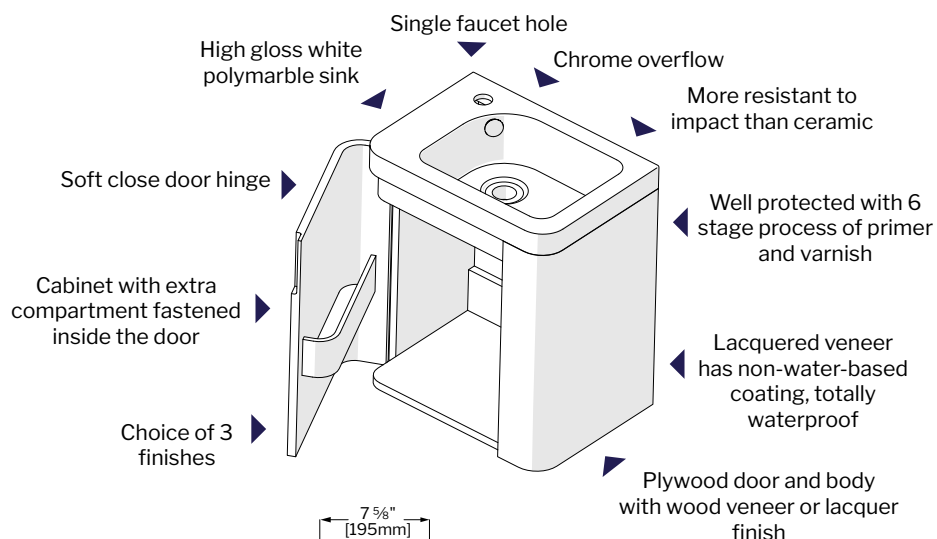

TIDE VANITY

MODEL		SIZE	COLOR	PRICE
TIDE PETITE	LVTI18-W	17 3/4"W x 12 5/8"D x 20 7/8"H	White	$1,048
	LVTI18-G	17 3/4"W x 12 5/8"D x 20 7/8"H	Grey	$1,102
	LVTI18-B	17 3/4"W x 12 5/8"D x 20 7/8"H	Brown	$1,102
TIDE GRANDE	LVTI24-W	23 5/8"W x 15 3/4"D x 20 7/8"H	White	$1,199
	LVTI24-G	23 5/8"W x 15 3/4"D x 20 7/8"H	Grey	$1,258
	LVTI24-B	23 5/8"W x 15 3/4"D x 20 7/8"H	Brown	$1,258

Tolerance on dimensions: ± 1/4" (6mm)

	LVTI18	LVTI24
A	12 5/8" [320MM]	15 3/4" [400MM]
B	9 5/8" [245MM]	11 3/4" [300MM]
C	12" [310MM]	17 3/4" [450MM]
D	17 3/4" [450MM]	23 5/8" [600MM]
E	12 5/8" [320MM]	15 3/4" [400MM]
F	18 7/8" [480MM]	19" [480MM]
G	12 3/8" [315MM]	15 1/2" [395MM]
H	13 3/8" [340MM]	16 3/8" [415MM]
I	17 1/2" [445MM]	23 3/8" [595MM]
J	13" [330MM]	13 1/2" [344MM]
K	13 1/8" [330MM]	7 7/8" [200MM]
L	16 1/8" [410MM]	22" [560MM]