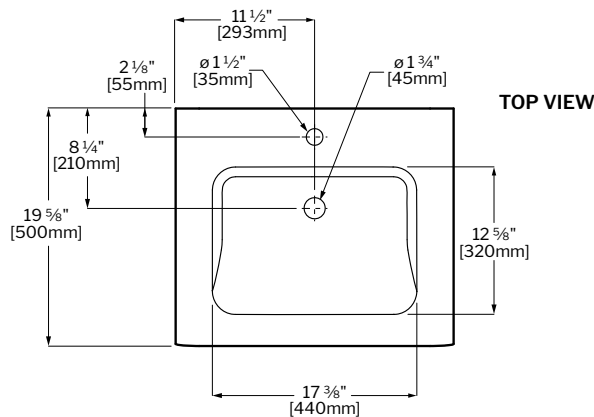

MERIDIAN VANITY

MODEL		SIZE	COLOR	PRICE
MERIDIAN PETITE	LVME18-W	17 3/4"W x 15 3/4"D x 11 3/4"H	White	\$740
MERIDIAN GRANDE	LVME26-W	25 5/8"W x 15 3/4"D x 11 3/4"H	White	\$888

	LVME18	LVME26
A	8 7/8" [225MM]	12 3/4" [325MM]
B	16 1/8" [410MM]	24" [610MM]
C	16 1/8" [410MM]	24" [610MM]
D	17 3/4" [450MM]	25 5/8" [650MM]
E	12 5/8" [320MM]	20 1/2" [520MM]
F	6 5/16" [160MM]	10 1/4" [260MM]
G	16 7/8" [430MM]	24 3/4" [630MM]
H	11" [280MM]	9" [230MM]

Tolerance on dimensions: ± 1/4" (6mm)

	LVTI18	LVTI24
A	12 5/8" [320MM]	15 3/4" [400MM]
B	9 5/8" [245MM]	11 3/4" [300MM]
C	12" [310MM]	17 3/4" [450MM]
D	17 3/4" [450MM]	23 5/8" [600MM]
E	12 5/8" [320MM]	15 3/4" [400MM]
F	18 7/8" [480MM]	19" [480MM]
G	12 3/8" [315MM]	15 1/2" [395MM]
H	13 3/8" [340MM]	16 3/8" [415MM]
I	17 1/2" [445MM]	23 3/8" [595MM]
J	13" [330MM]	13 1/2" [344MM]
K	13 1/8" [330MM]	7 7/8" [200MM]
L	16 1/8" [410MM]	22" [560MM]

MODEL	SIZE	COLOR	FAUCET	PRICE
LVAP24L-W	23 5/8"W x 16 7/8"D x 20 7/8"H	White	LEFT SIDE	\$1,554
LVAP24L-G	23 5/8"W x 16 7/8"D x 20 7/8"H	Grey	LEFT SIDE	\$1,630
LVAP24L-B	23 5/8"W x 16 7/8"D x 20 7/8"H	Brown	LEFT SIDE	\$1,630
LVAP24R-W	23 5/8"W x 16 7/8"D x 20 7/8"H	White	RIGHT SIDE	\$1,554
LVAP24R-G	23 5/8"W x 16 7/8"D x 20 7/8"H	Grey	RIGHT SIDE	\$1,630
LVAP24R-B	23 5/8"W x 16 7/8"D x 20 7/8"H	Brown	RIGHT SIDE	\$1,630

RADIUS VANITY

MODEL	SIZE	COLOR	PRICE
LVRA24-W	23"W x 19 5/8"D x 20"H	White	\$1,908
LVRA24-G	23"W x 19 5/8"D x 20"H	Grey	\$1,946
LVRA24-B	23"W x 19 5/8"D x 20"H	Brown	\$1,946

RADIUS

luna

VANITIES

MODEL LVRA24-B