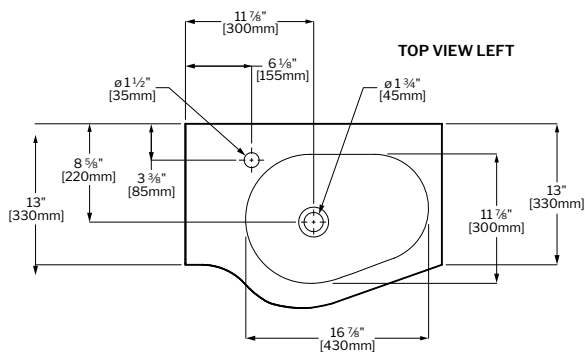

APOGEE VANITY

MODEL	SIZE	COLOR	FAUCET	PRICE
LVAP24L-W	23 5/8"W x 16 7/8"D x 20 7/8"H	White	LEFT SIDE	$1,554
LVAP24L-G	23 5/8"W x 16 7/8"D x 20 7/8"H	Grey	LEFT SIDE	$1,630
LVAP24L-B	23 5/8"W x 16 7/8"D x 20 7/8"H	Brown	LEFT SIDE	$1,630
LVAP24R-W	23 5/8"W x 16 7/8"D x 20 7/8"H	White	RIGHT SIDE	$1,554
LVAP24R-G	23 5/8"W x 16 7/8"D x 20 7/8"H	Grey	RIGHT SIDE	$1,630
LVAP24R-B	23 5/8"W x 16 7/8"D x 20 7/8"H	Brown	RIGHT SIDE	$1,630

NEW!

Tolerance on dimensions: ± 1/4" (6mm)