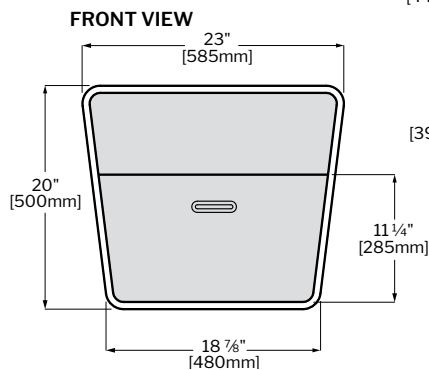

MERIDIAN VANITY

MODEL		SIZE	COLOR	PRICE
MERIDIAN PETITE	LVME18-W	17 3/4"W x 15 3/4"D x 11 3/4"H	White	\$740
MERIDIAN GRANDE	LVME26-W	25 5/8"W x 15 3/4"D x 11 3/4"H	White	\$888

	LVME18	LVME26
A	8 7/8" [225MM]	12 3/4" [325MM]
B	16 1/8" [410MM]	24" [610MM]
C	16 1/8" [410MM]	24" [610MM]
D	17 3/4" [450MM]	25 5/8" [650MM]
E	12 5/8" [320MM]	20 1/2" [520MM]
F	6 5/16" [160MM]	10 1/4" [260MM]
G	16 7/8" [430MM]	24 3/4" [630MM]
H	11" [280MM]	9" [230MM]

MODEL	SIZE	COLOR	FAUCET	PRICE
LVAP24L-W	23 5/8"W x 16 7/8"D x 20 7/8"H	White	LEFT SIDE	\$1,554
LVAP24L-G	23 5/8"W x 16 7/8"D x 20 7/8"H	Grey	LEFT SIDE	\$1,630
LVAP24L-B	23 5/8"W x 16 7/8"D x 20 7/8"H	Brown	LEFT SIDE	\$1,630
LVAP24R-W	23 5/8"W x 16 7/8"D x 20 7/8"H	White	RIGHT SIDE	\$1,554
LVAP24R-G	23 5/8"W x 16 7/8"D x 20 7/8"H	Grey	RIGHT SIDE	\$1,630
LVAP24R-B	23 5/8"W x 16 7/8"D x 20 7/8"H	Brown	RIGHT SIDE	\$1,630

NEW!

Tolerance on dimensions: ± 1/4" (6mm)

APOGEE

luna

VANITIES

MODEL LVAP24L-B

www.fleurcoluna.com

FLEURCO™

RADIUS VANITY

MODEL	SIZE	COLOR	PRICE
LVRA24-W	23"W x 19 5/8"D x 20"H	White	\$1,908
LVRA24-G	23"W x 19 5/8"D x 20"H	Grey	\$1,946
LVRA24-B	23"W x 19 5/8"D x 20"H	Brown	\$1,946

RADIUS

luna

VANITIES

MODEL LVRA24-B