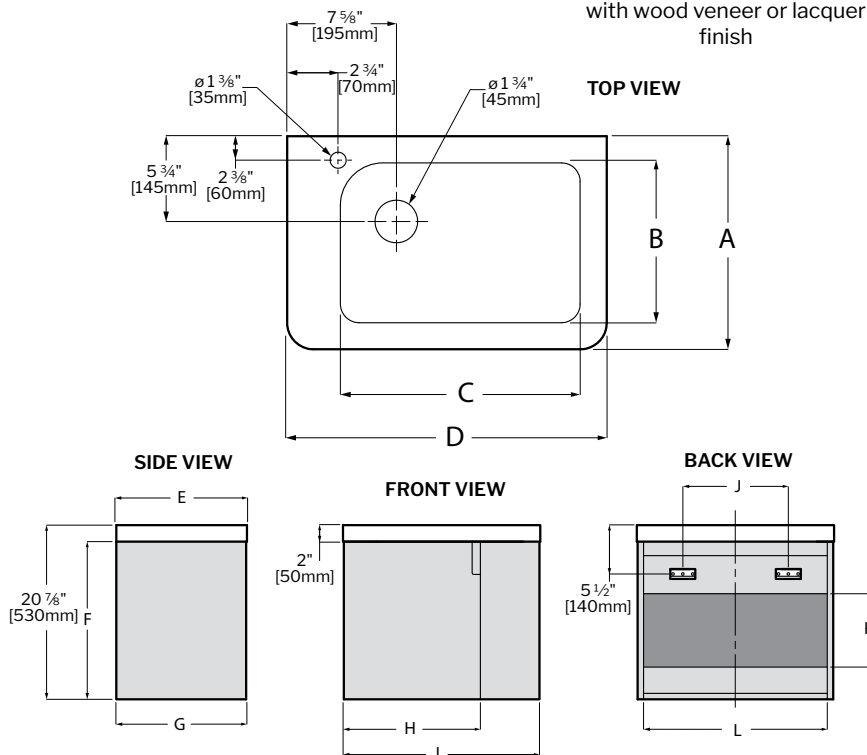

MERIDIAN VANITY

MODEL		SIZE	COLOR	PRICE
MERIDIAN PETITE	LVME18-W	17 3/4"W x 15 3/4"D x 11 3/4"H	White	\$740
MERIDIAN GRANDE	LVME26-W	25 5/8"W x 15 3/4"D x 11 3/4"H	White	\$888

	LVME18	LVME26
A	8 7/8" [225MM]	12 3/4" [325MM]
B	16 1/8" [410MM]	24" [610MM]
C	16 1/8" [410MM]	24" [610MM]
D	17 3/4" [450MM]	25 5/8" [650MM]
E	12 5/8" [320MM]	20 1/2" [520MM]
F	6 5/16" [160MM]	10 1/4" [260MM]
G	16 7/8" [430MM]	24 3/4" [630MM]
H	11" [280MM]	9" [230MM]

MODEL		SIZE	COLOR	PRICE
TIDE PETITE	LVTI18-W	17 3/4"W x 12 5/8"D x 20 7/8"H	White	\$1,048
	LVTI18-G	17 3/4"W x 12 5/8"D x 20 7/8"H	Grey	\$1,102
	LVTI18-B	17 3/4"W x 12 5/8"D x 20 7/8"H	Brown	\$1,102
TIDE GRANDE	LVTI24-W	23 5/8"W x 15 3/4"D x 20 7/8"H	White	\$1,199
	LVTI24-G	23 5/8"W x 15 3/4"D x 20 7/8"H	Grey	\$1,258
	LVTI24-B	23 5/8"W x 15 3/4"D x 20 7/8"H	Brown	\$1,258

Tolerance on dimensions: ± 1/4" (6mm)

	LVTI18	LVTI24
A	12 5/8" [320MM]	15 3/4" [400MM]
B	9 5/8" [245MM]	11 3/4" [300MM]
C	12" [310MM]	17 3/4" [450MM]
D	17 3/4" [450MM]	23 5/8" [600MM]
E	12 5/8" [320MM]	15 3/4" [400MM]
F	18 7/8" [480MM]	19" [480MM]
G	12 3/8" [315MM]	15 1/2" [395MM]
H	13 3/8" [340MM]	16 3/8" [415MM]
I	17 1/2" [445MM]	23 3/8" [595MM]
J	13" [330MM]	13 1/2" [344MM]
K	13 1/8" [330MM]	7 7/8" [200MM]
L	16 1/8" [410MM]	22" [560MM]

MODEL	SIZE	COLOR	FAUCET	PRICE
LVAP24L-W	23 5/8"W x 16 7/8"D x 20 7/8"H	White	LEFT SIDE	\$1,554
LVAP24L-G	23 5/8"W x 16 7/8"D x 20 7/8"H	Grey	LEFT SIDE	\$1,630
LVAP24L-B	23 5/8"W x 16 7/8"D x 20 7/8"H	Brown	LEFT SIDE	\$1,630
LVAP24R-W	23 5/8"W x 16 7/8"D x 20 7/8"H	White	RIGHT SIDE	\$1,554
LVAP24R-G	23 5/8"W x 16 7/8"D x 20 7/8"H	Grey	RIGHT SIDE	\$1,630
LVAP24R-B	23 5/8"W x 16 7/8"D x 20 7/8"H	Brown	RIGHT SIDE	\$1,630