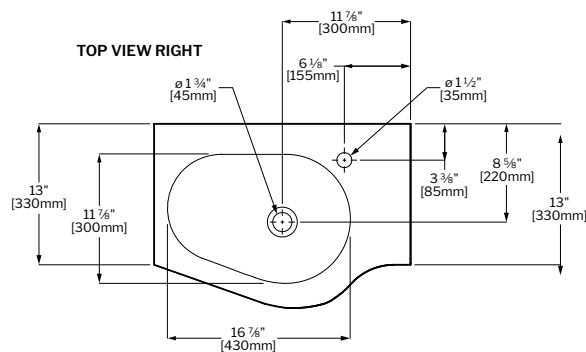

APOGEE VANITY

MODEL	SIZE	COLOR	FAUCET	PRICE
LVAP24L-W	23 5/8"W x 16 7/8"D x 20 7/8"H	White	LEFT SIDE	$1,554
LVAP24L-G	23 5/8"W x 16 7/8"D x 20 7/8"H	Grey	LEFT SIDE	$1,630
LVAP24L-B	23 5/8"W x 16 7/8"D x 20 7/8"H	Brown	LEFT SIDE	$1,630
LVAP24R-W	23 5/8"W x 16 7/8"D x 20 7/8"H	White	RIGHT SIDE	$1,554
LVAP24R-G	23 5/8"W x 16 7/8"D x 20 7/8"H	Grey	RIGHT SIDE	$1,630
LVAP24R-B	23 5/8"W x 16 7/8"D x 20 7/8"H	Brown	RIGHT SIDE	$1,630

NEW!

Tolerance on dimensions: ± 1/4" (6mm)