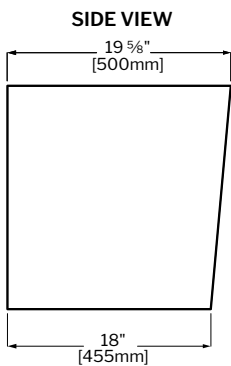

MERIDIAN VANITY

MODEL		SIZE	COLOR	PRICE
MERIDIAN PETITE	LVME18-W	17 3/4"W x 15 3/4"D x 11 3/4"H	White	\$740
MERIDIAN GRANDE	LVME26-W	25 5/8"W x 15 3/4"D x 11 3/4"H	White	\$888

	LVME18	LVME26
A	8 7/8" [225MM]	12 3/4" [325MM]
B	16 1/8" [410MM]	24" [610MM]
C	16 1/8" [410MM]	24" [610MM]
D	17 3/4" [450MM]	25 5/8" [650MM]
E	12 5/8" [320MM]	20 1/2" [520MM]
F	6 5/16" [160MM]	10 1/4" [260MM]
G	16 7/8" [430MM]	24 3/4" [630MM]
H	11" [280MM]	9" [230MM]

Tolerance on dimensions: ± 1/4" (6mm)

	LVTI18	LVTI24
A	12 5/8" [320MM]	15 3/4" [400MM]
B	9 5/8" [245MM]	11 3/4" [300MM]
C	12" [310MM]	17 3/4" [450MM]
D	17 3/4" [450MM]	23 5/8" [600MM]
E	12 5/8" [320MM]	15 3/4" [400MM]
F	18 7/8" [480MM]	19" [480MM]
G	12 3/8" [315MM]	15 1/2" [395MM]
H	13 3/8" [340MM]	16 3/8" [415MM]
I	17 1/2" [445MM]	23 3/8" [595MM]
J	13" [330MM]	13 1/2" [344MM]
K	13 1/8" [330MM]	7 7/8" [200MM]
L	16 1/8" [410MM]	22" [560MM]

MODEL	SIZE	COLOR	FAUCET	PRICE
LVAP24L-W	23 5/8"W x 16 7/8"D x 20 7/8"H	White	LEFT SIDE	\$1,554
LVAP24L-G	23 5/8"W x 16 7/8"D x 20 7/8"H	Grey	LEFT SIDE	\$1,630
LVAP24L-B	23 5/8"W x 16 7/8"D x 20 7/8"H	Brown	LEFT SIDE	\$1,630
LVAP24R-W	23 5/8"W x 16 7/8"D x 20 7/8"H	White	RIGHT SIDE	\$1,554
LVAP24R-G	23 5/8"W x 16 7/8"D x 20 7/8"H	Grey	RIGHT SIDE	\$1,630
LVAP24R-B	23 5/8"W x 16 7/8"D x 20 7/8"H	Brown	RIGHT SIDE	\$1,630

RADIUS VANITY

MODEL	SIZE	COLOR	PRICE
LVRA24-W	23"W x 19 5/8"D x 20"H	White	\$1,908
LVRA24-G	23"W x 19 5/8"D x 20"H	Grey	\$1,946
LVRA24-B	23"W x 19 5/8"D x 20"H	Brown	\$1,946

RADIUS

luna

VANITIES

MODEL LVRA24-B