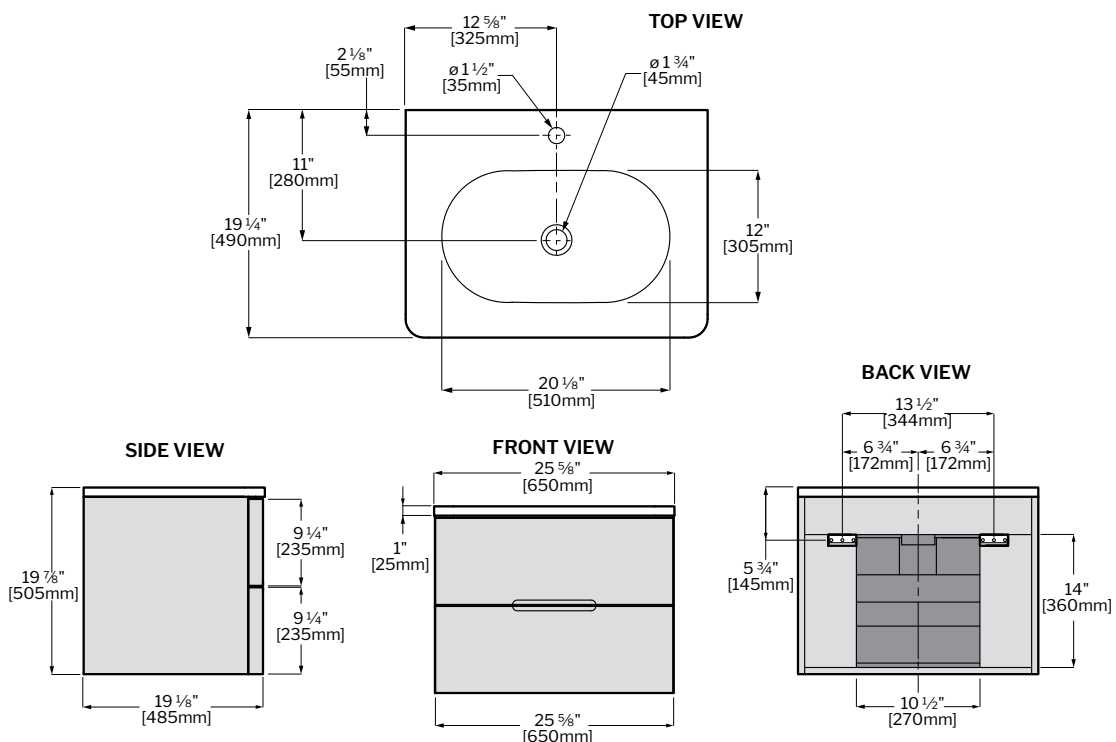

MERIDIAN VANITY

MODEL		SIZE	COLOR	PRICE
MERIDIAN PETITE	LVME18-W	17 3/4"W x 15 3/4"D x 11 3/4"H	White	\$740
MERIDIAN GRANDE	LVME26-W	25 5/8"W x 15 3/4"D x 11 3/4"H	White	\$888

	LVME18	LVME26
A	8 7/8" [225MM]	12 3/4" [325MM]
B	16 1/8" [410MM]	24" [610MM]
C	16 1/8" [410MM]	24" [610MM]
D	17 3/4" [450MM]	25 5/8" [650MM]
E	12 5/8" [320MM]	20 1/2" [520MM]
F	6 5/16" [160MM]	10 1/4" [260MM]
G	16 7/8" [430MM]	24 3/4" [630MM]
H	11" [280MM]	9" [230MM]

Tolerance on dimensions: ± 1/4" (6mm)

	LVTI18	LVTI24
A	12 5/8" [320MM]	15 3/4" [400MM]
B	9 5/8" [245MM]	11 3/4" [300MM]
C	12" [310MM]	17 3/4" [450MM]
D	17 3/4" [450MM]	23 5/8" [600MM]
E	12 5/8" [320MM]	15 3/4" [400MM]
F	18 7/8" [480MM]	19" [480MM]
G	12 3/8" [315MM]	15 1/2" [395MM]
H	13 3/8" [340MM]	16 3/8" [415MM]
I	17 1/2" [445MM]	23 3/8" [595MM]
J	13" [330MM]	13 1/2" [344MM]
K	13 1/8" [330MM]	7 7/8" [200MM]
L	16 1/8" [410MM]	22" [560MM]

TIDE PETITE

luna

VANITIES

MODEL LVT118-B

www.fleurcoluna.com

FLEURCO™

CELESTIAL VANITY

MODEL	SIZE	COLOR	PRICE
LVCE26-W	25 5/8"W x 19 1/4"D x 19 7/8"H	White	\$1,476
LVCE26-G	25 5/8"W x 19 1/4"D x 19 7/8"H	Grey	\$1,542
LVCE26-B	25 5/8"W x 19 1/4"D x 19 7/8"H	Brown	\$1,542

MODEL	SIZE	COLOR	FAUCET	PRICE
LVAP24L-W	23 5/8"W x 16 7/8"D x 20 7/8"H	White	LEFT SIDE	\$1,554
LVAP24L-G	23 5/8"W x 16 7/8"D x 20 7/8"H	Grey	LEFT SIDE	\$1,630
LVAP24L-B	23 5/8"W x 16 7/8"D x 20 7/8"H	Brown	LEFT SIDE	\$1,630
LVAP24R-W	23 5/8"W x 16 7/8"D x 20 7/8"H	White	RIGHT SIDE	\$1,554
LVAP24R-G	23 5/8"W x 16 7/8"D x 20 7/8"H	Grey	RIGHT SIDE	\$1,630
LVAP24R-B	23 5/8"W x 16 7/8"D x 20 7/8"H	Brown	RIGHT SIDE	\$1,630