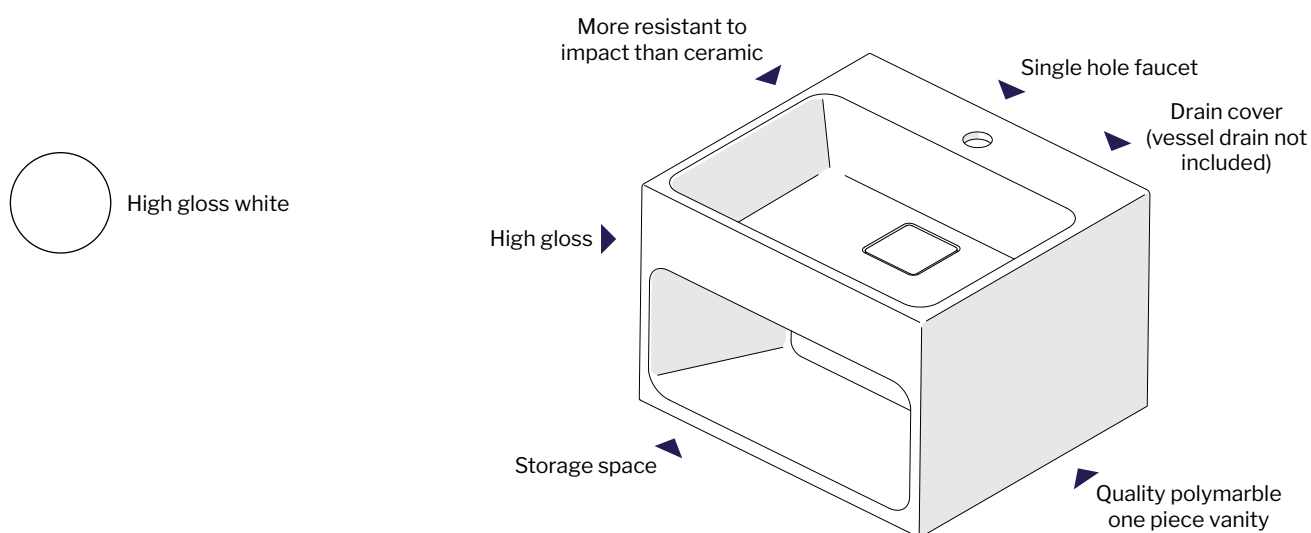

MERIDIAN PETITE.....2-3

MERIDIAN GRANDE.....2-3

TIDE PETITE.....4-5

TIDE GRANDE.....4-5

CELESTIAL6-7

APOGEE.....8-9

RADIUS 10-11

FINISH SAMPLES 12

MERIDIAN VANITY

MODEL		SIZE	COLOR	PRICE
MERIDIAN PETITE	LVME18-W	17 3/4"W x 15 3/4"D x 11 3/4"H	White	\$740
MERIDIAN GRANDE	LVME26-W	25 5/8"W x 15 3/4"D x 11 3/4"H	White	\$888

	LVME18	LVME26
A	8 7/8" [225MM]	12 3/4" [325MM]
B	16 1/8" [410MM]	24" [610MM]
C	16 1/8" [410MM]	24" [610MM]
D	17 3/4" [450MM]	25 5/8" [650MM]
E	12 5/8" [320MM]	20 1/2" [520MM]
F	6 5/16" [160MM]	10 1/4" [260MM]
G	16 7/8" [430MM]	24 3/4" [630MM]
H	11" [280MM]	9" [230MM]

MODEL	SIZE	COLOR	FAUCET	PRICE
LVAP24L-W	23 5/8"W x 16 7/8"D x 20 7/8"H	White	LEFT SIDE	\$1,554
LVAP24L-G	23 5/8"W x 16 7/8"D x 20 7/8"H	Grey	LEFT SIDE	\$1,630
LVAP24L-B	23 5/8"W x 16 7/8"D x 20 7/8"H	Brown	LEFT SIDE	\$1,630
LVAP24R-W	23 5/8"W x 16 7/8"D x 20 7/8"H	White	RIGHT SIDE	\$1,554
LVAP24R-G	23 5/8"W x 16 7/8"D x 20 7/8"H	Grey	RIGHT SIDE	\$1,630
LVAP24R-B	23 5/8"W x 16 7/8"D x 20 7/8"H	Brown	RIGHT SIDE	\$1,630