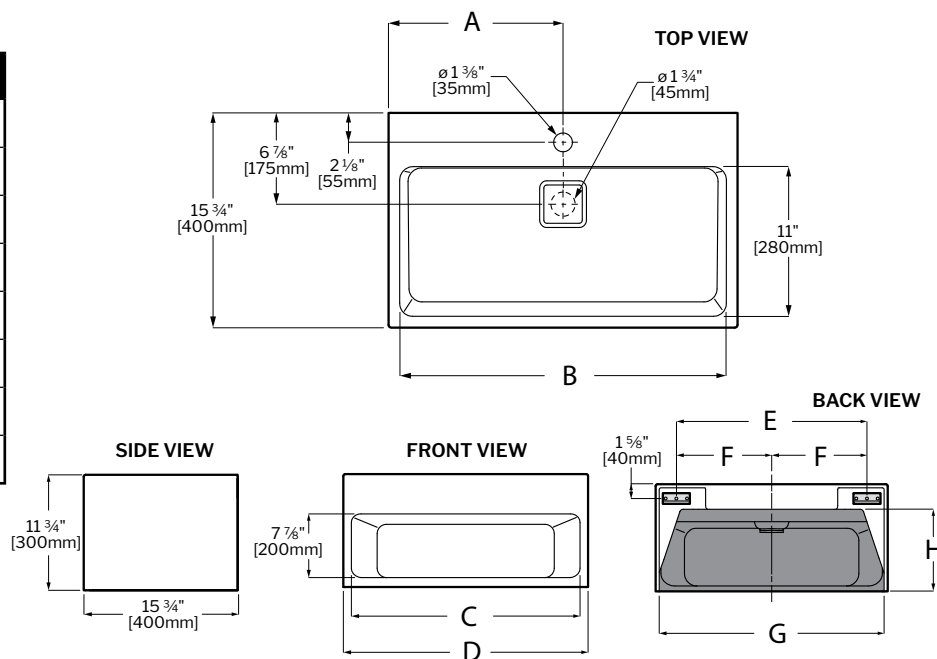

MERIDIAN VANITY

MODEL		SIZE	COLOR	PRICE
MERIDIAN PETITE	LVME18-W	17 3/4"W x 15 3/4"D x 11 3/4"H	White	\$740
MERIDIAN GRANDE	LVME26-W	25 5/8"W x 15 3/4"D x 11 3/4"H	White	\$888

	LVME18	LVME26
A	8 7/8" [225MM]	12 3/4" [325MM]
B	16 1/8" [410MM]	24" [610MM]
C	16 1/8" [410MM]	24" [610MM]
D	17 3/4" [450MM]	25 5/8" [650MM]
E	12 5/8" [320MM]	20 1/2" [520MM]
F	6 5/16" [160MM]	10 1/4" [260MM]
G	16 7/8" [430MM]	24 3/4" [630MM]
H	11" [280MM]	9" [230MM]

MODEL		SIZE	COLOR	PRICE
TIDE PETITE	LVTI18-W	17 3/4"W x 12 5/8"D x 20 7/8"H	White	\$1,048
	LVTI18-G	17 3/4"W x 12 5/8"D x 20 7/8"H	Grey	\$1,102
	LVTI18-B	17 3/4"W x 12 5/8"D x 20 7/8"H	Brown	\$1,102
TIDE GRANDE	LVTI24-W	23 5/8"W x 15 3/4"D x 20 7/8"H	White	\$1,199
	LVTI24-G	23 5/8"W x 15 3/4"D x 20 7/8"H	Grey	\$1,258
	LVTI24-B	23 5/8"W x 15 3/4"D x 20 7/8"H	Brown	\$1,258

Tolerance on dimensions: ± 1/4" (6mm)

	LVTI18	LVTI24
A	12 5/8" [320MM]	15 3/4" [400MM]
B	9 5/8" [245MM]	11 3/4" [300MM]
C	12" [310MM]	17 3/4" [450MM]
D	17 3/4" [450MM]	23 5/8" [600MM]
E	12 5/8" [320MM]	15 3/4" [400MM]
F	18 7/8" [480MM]	19" [480MM]
G	12 3/8" [315MM]	15 1/2" [395MM]
H	13 3/8" [340MM]	16 3/8" [415MM]
I	17 1/2" [445MM]	23 3/8" [595MM]
J	13" [330MM]	13 1/2" [344MM]
K	13 1/8" [330MM]	7 7/8" [200MM]
L	16 1/8" [410MM]	22" [560MM]

MODEL	SIZE	COLOR	FAUCET	PRICE
LVAP24L-W	23 5/8"W x 16 7/8"D x 20 7/8"H	White	LEFT SIDE	\$1,554
LVAP24L-G	23 5/8"W x 16 7/8"D x 20 7/8"H	Grey	LEFT SIDE	\$1,630
LVAP24L-B	23 5/8"W x 16 7/8"D x 20 7/8"H	Brown	LEFT SIDE	\$1,630
LVAP24R-W	23 5/8"W x 16 7/8"D x 20 7/8"H	White	RIGHT SIDE	\$1,554
LVAP24R-G	23 5/8"W x 16 7/8"D x 20 7/8"H	Grey	RIGHT SIDE	\$1,630
LVAP24R-B	23 5/8"W x 16 7/8"D x 20 7/8"H	Brown	RIGHT SIDE	\$1,630