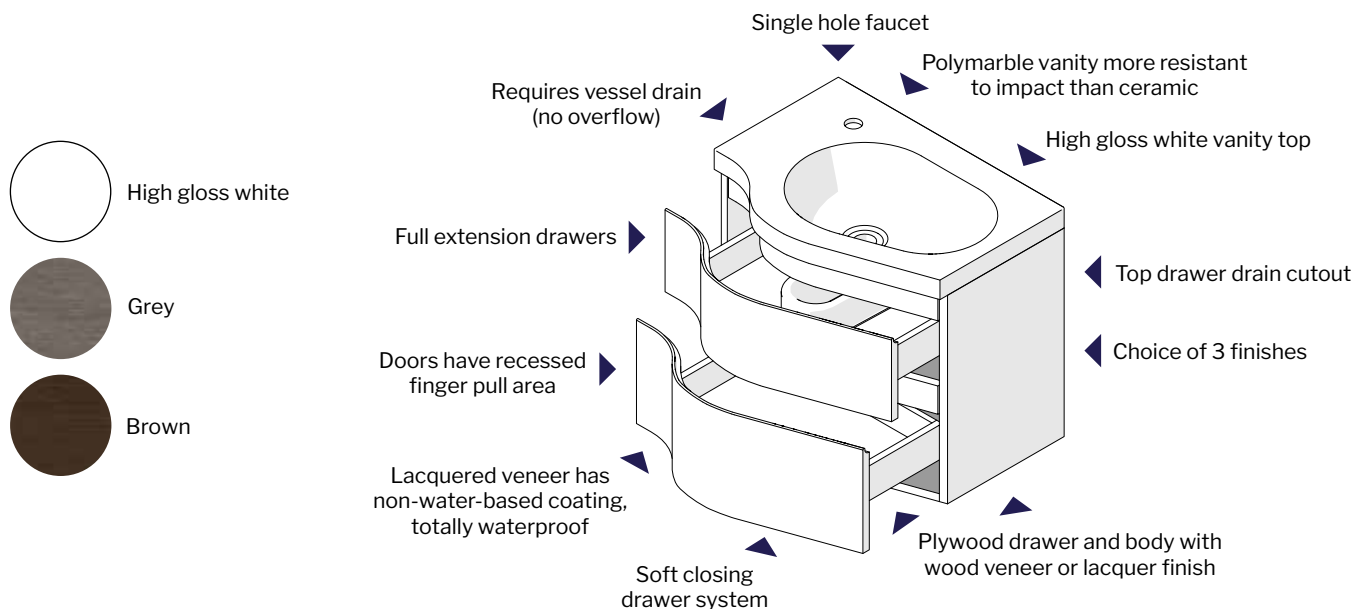

APOGEE VANITY

MODEL	SIZE	COLOR	FAUCET	PRICE
LVAP24L-W	23 5/8"W x 16 7/8"D x 20 7/8"H	White	LEFT SIDE	$1,554
LVAP24L-G	23 5/8"W x 16 7/8"D x 20 7/8"H	Grey	LEFT SIDE	$1,630
LVAP24L-B	23 5/8"W x 16 7/8"D x 20 7/8"H	Brown	LEFT SIDE	$1,630
LVAP24R-W	23 5/8"W x 16 7/8"D x 20 7/8"H	White	RIGHT SIDE	$1,554
LVAP24R-G	23 5/8"W x 16 7/8"D x 20 7/8"H	Grey	RIGHT SIDE	$1,630
LVAP24R-B	23 5/8"W x 16 7/8"D x 20 7/8"H	Brown	RIGHT SIDE	$1,630

NEW!

Tolerance on dimensions: ± 1/4" (6mm)