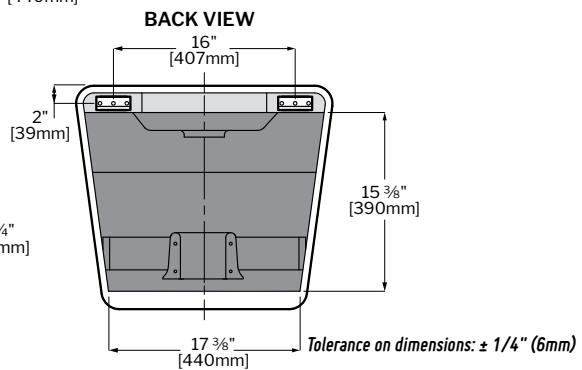

MERIDIAN VANITY

MODEL		SIZE	COLOR	PRICE
MERIDIAN PETITE	LVME18-W	17 3/4"W x 15 3/4"D x 11 3/4"H	White	\$740
MERIDIAN GRANDE	LVME26-W	25 5/8"W x 15 3/4"D x 11 3/4"H	White	\$888

	LVME18	LVME26
A	8 7/8" [225MM]	12 3/4" [325MM]
B	16 1/8" [410MM]	24" [610MM]
C	16 1/8" [410MM]	24" [610MM]
D	17 3/4" [450MM]	25 5/8" [650MM]
E	12 5/8" [320MM]	20 1/2" [520MM]
F	6 5/16" [160MM]	10 1/4" [260MM]
G	16 7/8" [430MM]	24 3/4" [630MM]
H	11" [280MM]	9" [230MM]

MODEL	SIZE	COLOR	FAUCET	PRICE
LVAP24L-W	23 5/8"W x 16 7/8"D x 20 7/8"H	White	LEFT SIDE	\$1,554
LVAP24L-G	23 5/8"W x 16 7/8"D x 20 7/8"H	Grey	LEFT SIDE	\$1,630
LVAP24L-B	23 5/8"W x 16 7/8"D x 20 7/8"H	Brown	LEFT SIDE	\$1,630
LVAP24R-W	23 5/8"W x 16 7/8"D x 20 7/8"H	White	RIGHT SIDE	\$1,554
LVAP24R-G	23 5/8"W x 16 7/8"D x 20 7/8"H	Grey	RIGHT SIDE	\$1,630
LVAP24R-B	23 5/8"W x 16 7/8"D x 20 7/8"H	Brown	RIGHT SIDE	\$1,630

NEW!

Tolerance on dimensions: ± 1/4" (6mm)

APOGEE

luna

VANITIES

MODEL LVAP24L-B

www.fleurcoluna.com

FLEURCO™

RADIUS VANITY

MODEL	SIZE	COLOR	PRICE
LVRA24-W	23"W x 19 5/8"D x 20"H	White	\$1,908
LVRA24-G	23"W x 19 5/8"D x 20"H	Grey	\$1,946
LVRA24-B	23"W x 19 5/8"D x 20"H	Brown	\$1,946

RADIUS

luna

VANITIES

MODEL LVRA24-B