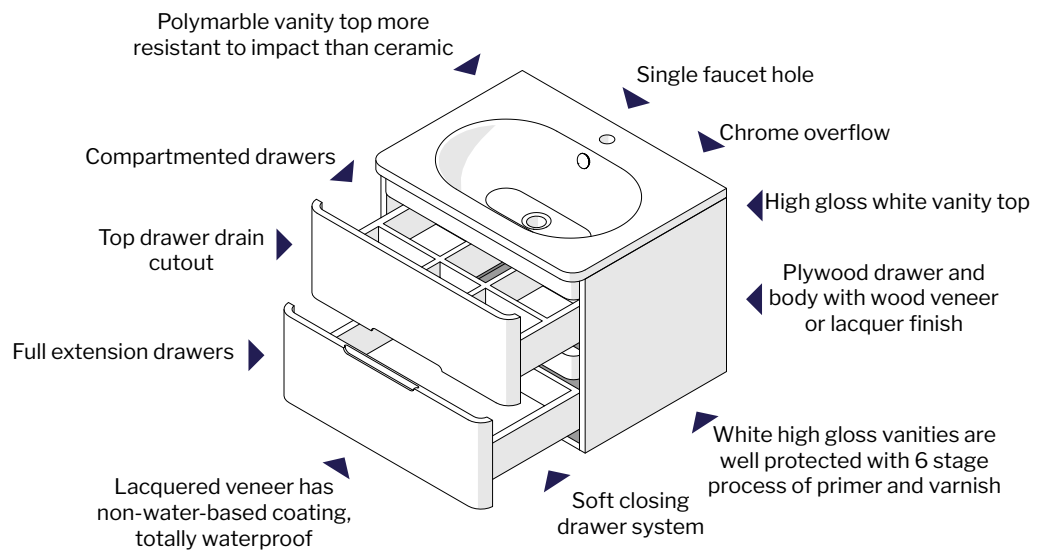

CELESTIAL VANITY

MODEL	SIZE	COLOR	PRICE
LVCE26-W	25 5/8"W x 19 1/4"D x 19 7/8"H	White	$1,476
LVCE26-G	25 5/8"W x 19 1/4"D x 19 7/8"H	Grey	$1,542
LVCE26-B	25 5/8"W x 19 1/4"D x 19 7/8"H	Brown	$1,542

Tolerance on dimensions: $\pm 1/4"$ (6mm)