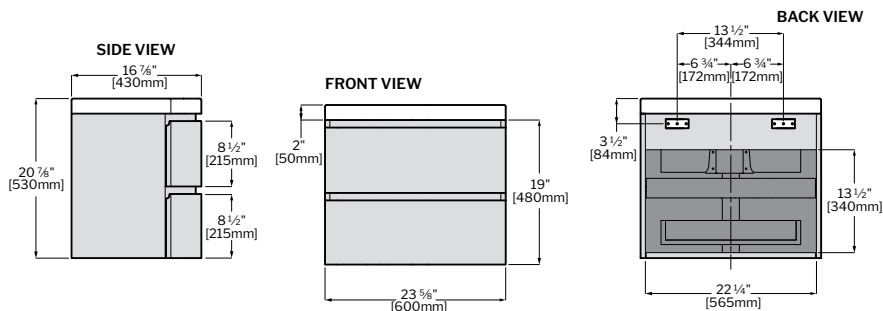

APOGEE VANITY

MODEL	SIZE	COLOR	FAUCET	PRICE
LVAP24L-W	23 5/8"W x 16 7/8"D x 20 7/8"H	White	LEFT SIDE	$1,554
LVAP24L-G	23 5/8"W x 16 7/8"D x 20 7/8"H	Grey	LEFT SIDE	$1,630
LVAP24L-B	23 5/8"W x 16 7/8"D x 20 7/8"H	Brown	LEFT SIDE	$1,630
LVAP24R-W	23 5/8"W x 16 7/8"D x 20 7/8"H	White	RIGHT SIDE	$1,554
LVAP24R-G	23 5/8"W x 16 7/8"D x 20 7/8"H	Grey	RIGHT SIDE	$1,630
LVAP24R-B	23 5/8"W x 16 7/8"D x 20 7/8"H	Brown	RIGHT SIDE	$1,630

NEW!

Tolerance on dimensions: ± 1/4" (6mm)