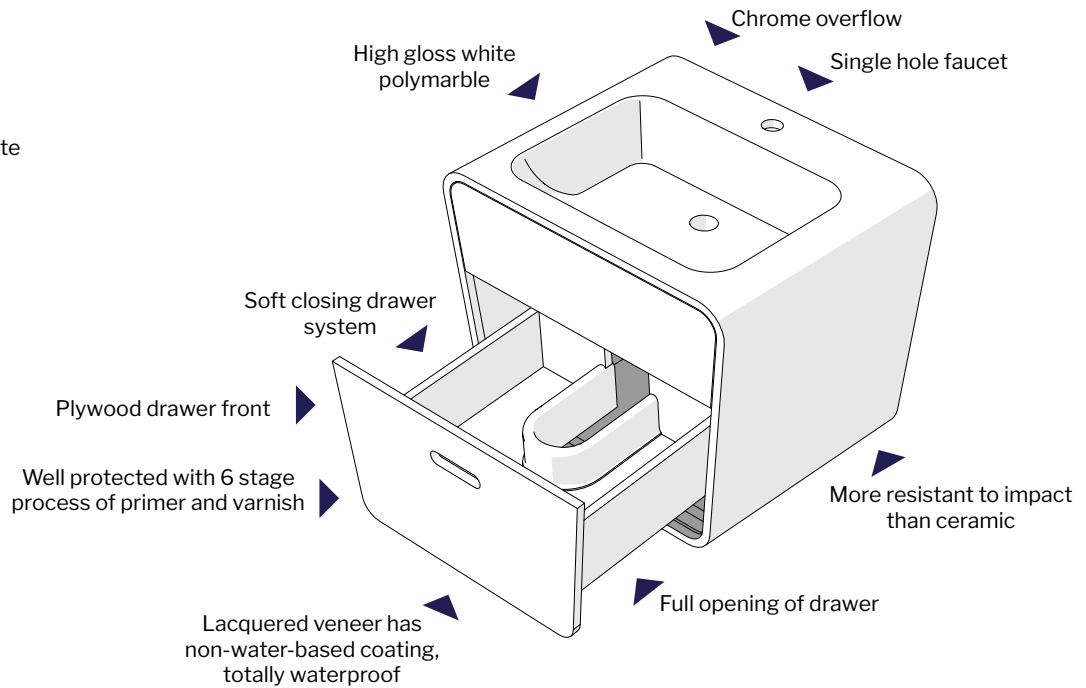

RADIUS VANITY

MODEL	SIZE	COLOR	PRICE
LVRA24-W	23"W x 19 5/8"D x 20"H	White	$1,908
LVRA24-G	23"W x 19 5/8"D x 20"H	Grey	$1,946
LVRA24-B	23"W x 19 5/8"D x 20"H	Brown	$1,946