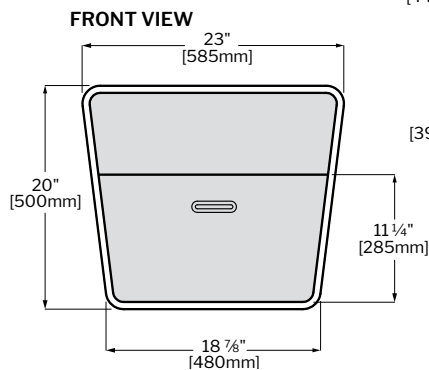

RADIUS VANITY

MODEL	SIZE	COLOR	PRICE
LVRA24-W	23"W x 19 5/8"D x 20"H	White	$1,908
LVRA24-B	23"W x 19 5/8"D x 20"H	Brown	$1,946