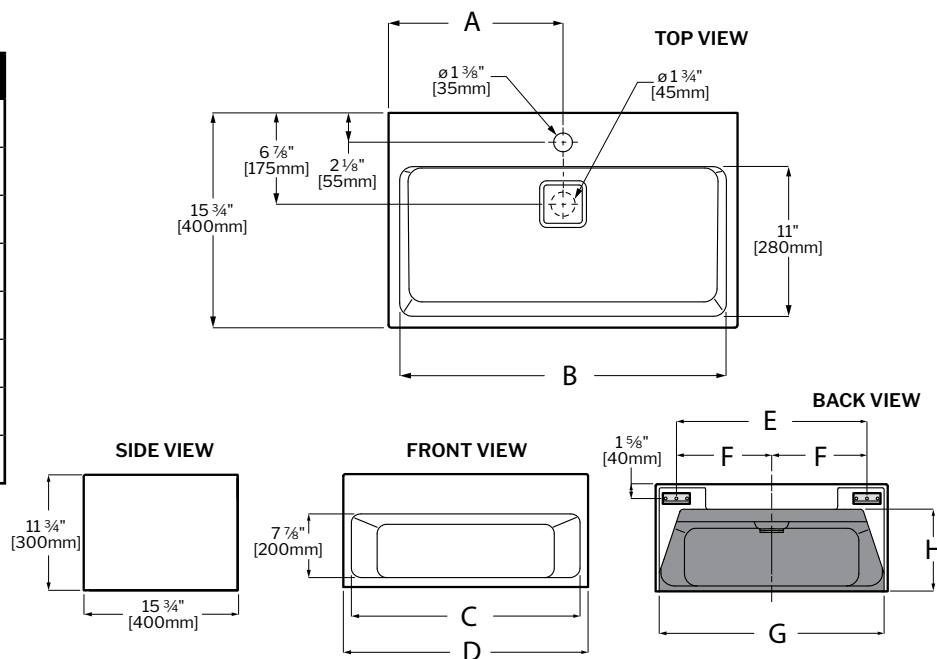

# MERIDIAN VANITY

MODEL		SIZE	COLOR	PRICE
MERIDIAN PETITE	LVME18-W	17 3/4"W x 15 3/4"D x 11 3/4"H	White	\$740
MERIDIAN GRANDE	LVME26-W	25 5/8"W x 15 3/4"D x 11 3/4"H	White	\$888

	LVME18	LVME26
A	8 7/8" [225MM]	12 3/4" [325MM]
B	16 1/8" [410MM]	24" [610MM]
C	16 1/8" [410MM]	24" [610MM]
D	17 3/4" [450MM]	25 5/8" [650MM]
E	12 5/8" [320MM]	20 1/2" [520MM]
F	6 5/16" [160MM]	10 1/4" [260MM]
G	16 7/8" [430MM]	24 3/4" [630MM]
H	11" [280MM]	9" [230MM]

Tolerance on dimensions: ± 1/4" (6mm)

	LVTI18	LVTI24
A	12 5/8" [320MM]	15 3/4" [400MM]
B	9 5/8" [245MM]	11 3/4" [300MM]
C	12" [310MM]	17 3/4" [450MM]
D	17 3/4" [450MM]	23 5/8" [600MM]
E	12 5/8" [320MM]	15 3/4" [400MM]
F	18 7/8" [480MM]	19" [480MM]
G	12 3/8" [315MM]	15 1/2" [395MM]
H	13 3/8" [340MM]	16 3/8" [415MM]
I	17 1/2" [445MM]	23 3/8" [595MM]
J	13" [330MM]	13 1/2" [344MM]
K	13 1/8" [330MM]	7 7/8" [200MM]
L	16 1/8" [410MM]	22" [560MM]

# APOGEE VANITY

MODEL	SIZE	COLOR	FAUCET	PRICE
LVAP24L-W	23 5/8"W x 16 7/8"D x 20 7/8"H	White	LEFT SIDE	\$1,554
LVAP24L-B	23 5/8"W x 16 7/8"D x 20 7/8"H	Brown	LEFT SIDE	\$1,630
*LVAP24R-W <b>NEW!</b>	23 5/8"W x 16 7/8"D x 20 7/8"H	White	RIGHT SIDE	\$1,554
*LVAP24R-B	23 5/8"W x 16 7/8"D x 20 7/8"H	Brown	RIGHT SIDE	\$1,630