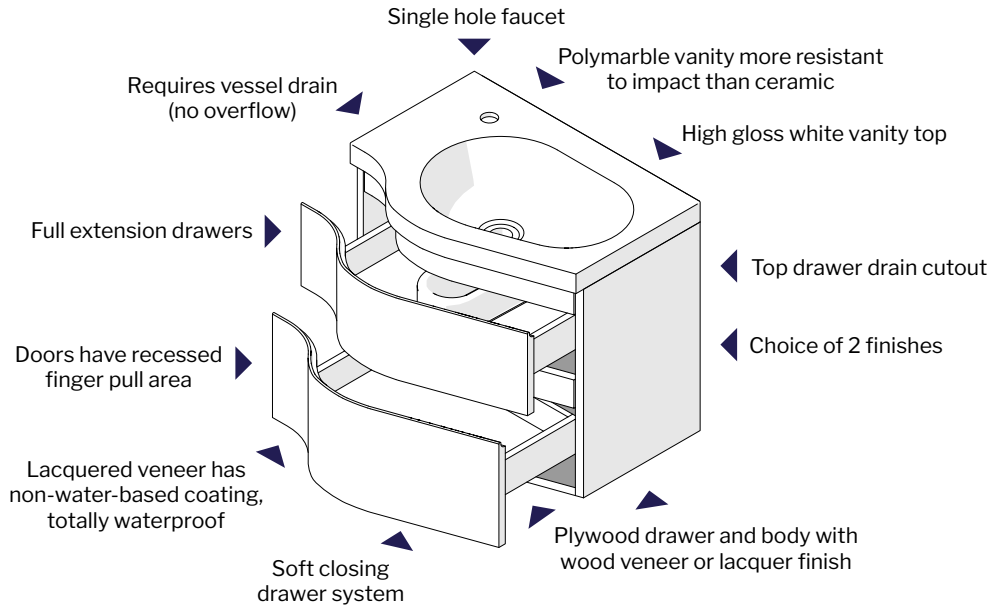

APOGEE VANITY

MODEL	SIZE	COLOR	FAUCET	PRICE
LVAP24L-W	23 5/8"W x 16 7/8"D x 20 7/8"H	White	LEFT SIDE	$1,554
LVAP24L-B	23 5/8"W x 16 7/8"D x 20 7/8"H	Brown	LEFT SIDE	$1,630
*LVAP24R-W NEW!	23 5/8"W x 16 7/8"D x 20 7/8"H	White	RIGHT SIDE	$1,554
*LVAP24R-B	23 5/8"W x 16 7/8"D x 20 7/8"H	Brown	RIGHT SIDE	$1,630

*Coming soon

Tolerance on dimensions: ± 1/4" (6mm)