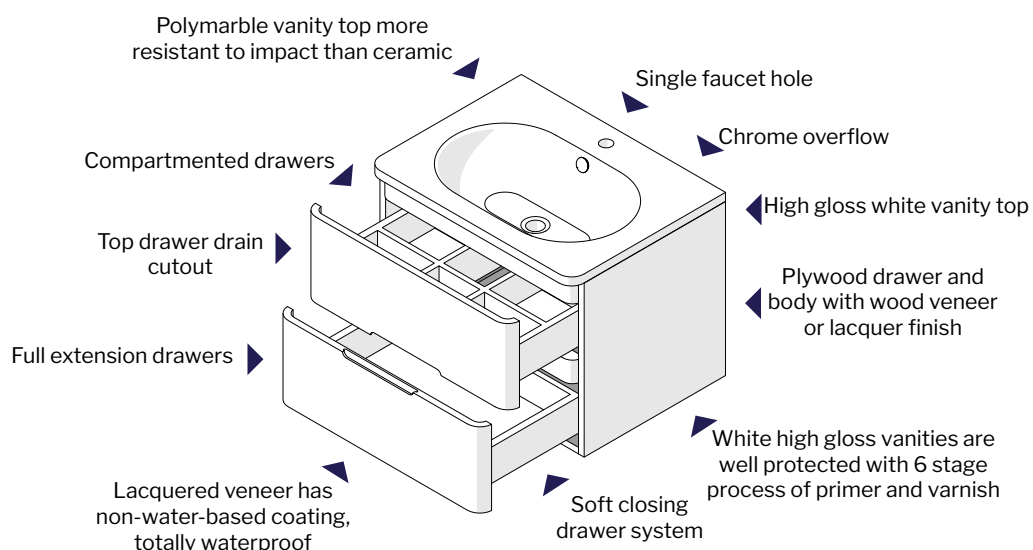

CELESTIAL VANITY

MODEL	SIZE	COLOR	PRICE
LVCE26-W	25 5/8"W x 19 1/4"D x 19 7/8"H	White	$1,476
LVCE26-B	25 5/8"W x 19 1/4"D x 19 7/8"H	Brown	$1,542

Tolerance on dimensions: ± 1/4" (6mm)