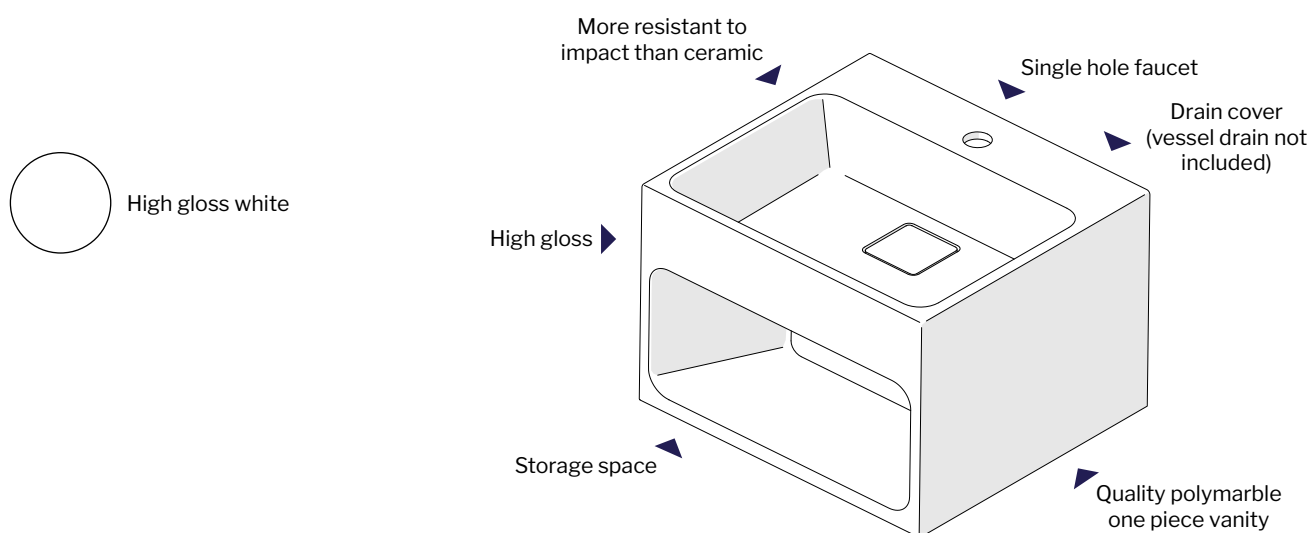

**MERIDIAN PETITE**.....2-3

**MERIDIAN GRANDE**.....2-3

**TIDE PETITE**.....4-5

**TIDE GRANDE**.....4-5

**CELESTIAL**.....6-7

**APOGEE**.....8-9

**RADIUS**.....10-11

**FINISH SAMPLES**.....12

# MERIDIAN VANITY

MODEL		SIZE	COLOR	PRICE
MERIDIAN PETITE	LVME18-W	17 3/4"W x 15 3/4"D x 11 3/4"H	White	\$740
MERIDIAN GRANDE	LVME26-W	25 5/8"W x 15 3/4"D x 11 3/4"H	White	\$888

	LVME18	LVME26
A	8 7/8" [225MM]	12 3/4" [325MM]
B	16 1/8" [410MM]	24" [610MM]
C	16 1/8" [410MM]	24" [610MM]
D	17 3/4" [450MM]	25 5/8" [650MM]
E	12 5/8" [320MM]	20 1/2" [520MM]
F	6 5/16" [160MM]	10 1/4" [260MM]
G	16 7/8" [430MM]	24 3/4" [630MM]
H	11" [280MM]	9" [230MM]

Tolerance on dimensions: ± 1/4" (6mm)

# APOGEE VANITY

MODEL	SIZE	COLOR	FAUCET	PRICE
LVAP24L-W	23 5/8"W x 16 7/8"D x 20 7/8"H	White	LEFT SIDE	\$1,554
LVAP24L-B	23 5/8"W x 16 7/8"D x 20 7/8"H	Brown	LEFT SIDE	\$1,630
*LVAP24R-W <b>NEW!</b>	23 5/8"W x 16 7/8"D x 20 7/8"H	White	RIGHT SIDE	\$1,554
*LVAP24R-B	23 5/8"W x 16 7/8"D x 20 7/8"H	Brown	RIGHT SIDE	\$1,630