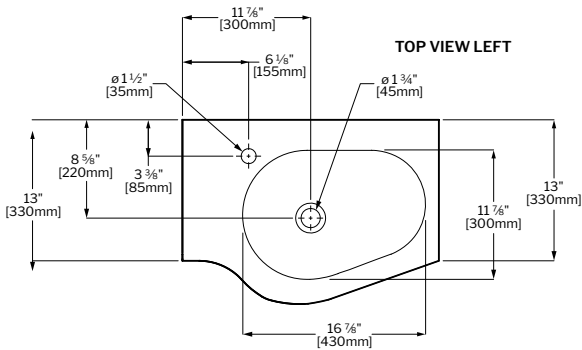

APOGEE VANITY

MODEL	SIZE	COLOR	FAUCET	PRICE
LVAP24L-W	23 5/8"W x 16 7/8"D x 20 7/8"H	White	LEFT SIDE	$1,554
LVAP24L-B	23 5/8"W x 16 7/8"D x 20 7/8"H	Brown	LEFT SIDE	$1,630
*LVAP24R-W NEW!	23 5/8"W x 16 7/8"D x 20 7/8"H	White	RIGHT SIDE	$1,554
*LVAP24R-B	23 5/8"W x 16 7/8"D x 20 7/8"H	Brown	RIGHT SIDE	$1,630

*Coming soon

Tolerance on dimensions: ± 1/4" (6mm)