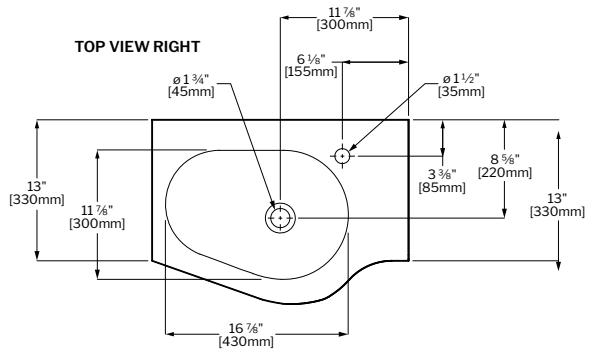

APOGEE VANITY

MODEL	SIZE	COLOR	FAUCET	PRICE
LVAP24L-W	23 5/8"W x 16 7/8"D x 20 7/8"H	White	LEFT SIDE	$1,554
LVAP24L-B	23 5/8"W x 16 7/8"D x 20 7/8"H	Brown	LEFT SIDE	$1,630
*LVAP24R-W NEW!	23 5/8"W x 16 7/8"D x 20 7/8"H	White	RIGHT SIDE	$1,554
*LVAP24R-B	23 5/8"W x 16 7/8"D x 20 7/8"H	Brown	RIGHT SIDE	$1,630

*Coming soon

Tolerance on dimensions: ± 1/4" (6mm)