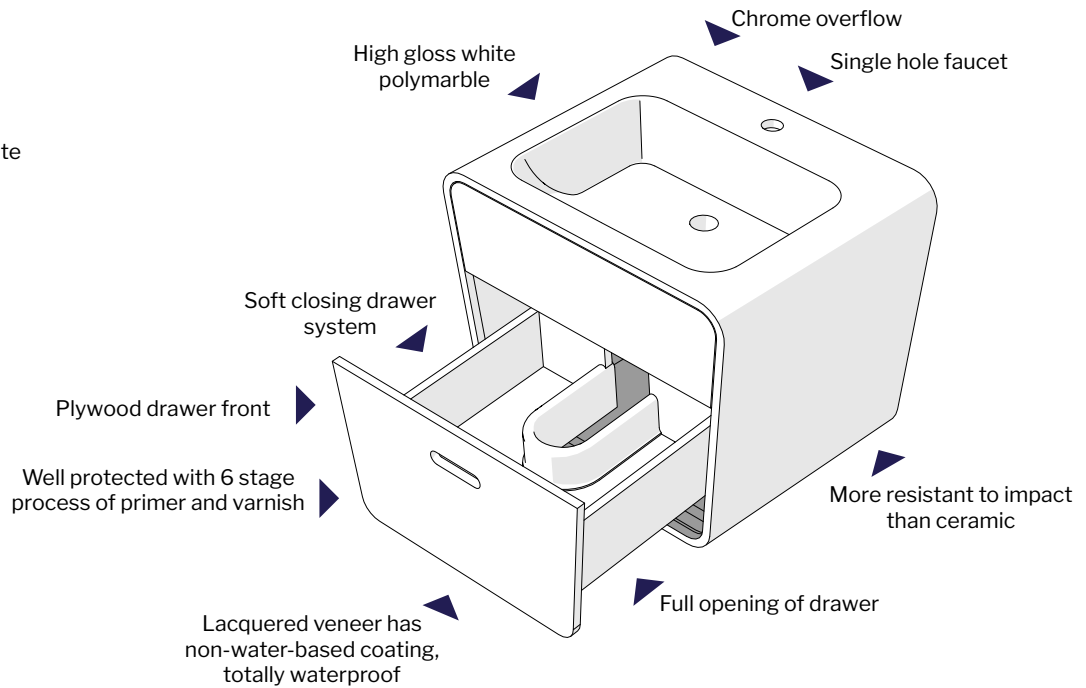

RADIUS VANITY

MODEL	SIZE	COLOR	PRICE
LVRA24-W	23"W x 19 5/8"D x 20"H	White	$1,908
LVRA24-B	23"W x 19 5/8"D x 20"H	Brown	$1,946