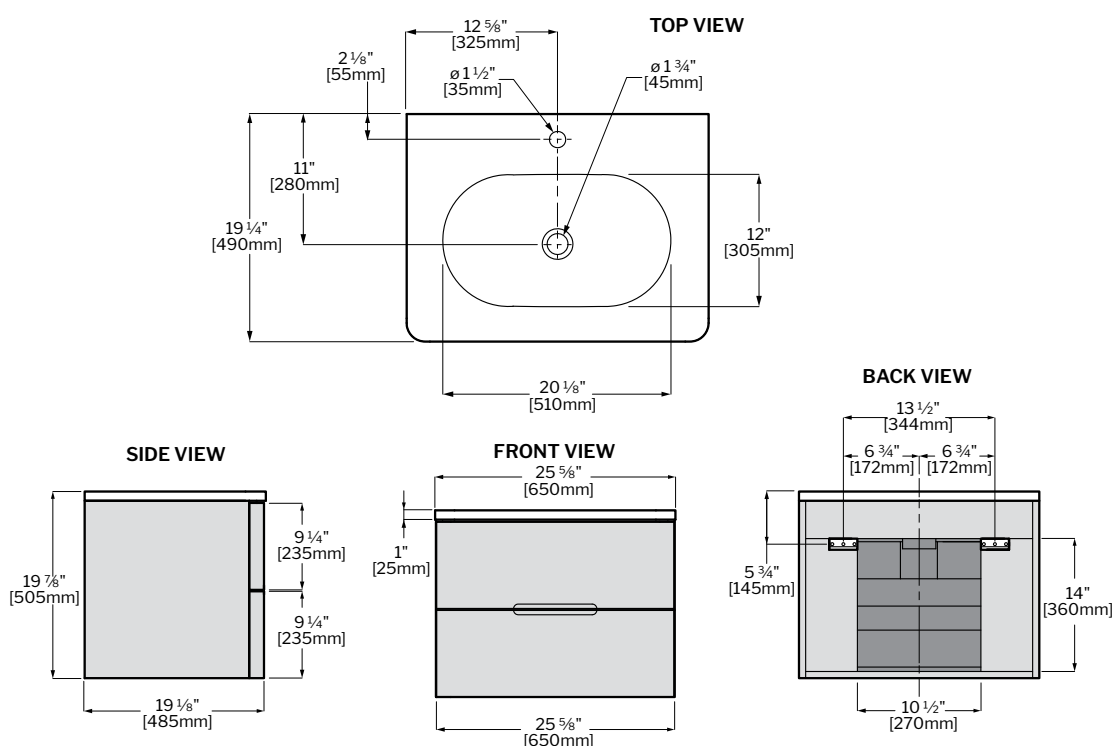

CELESTIAL VANITY

MODEL	SIZE	COLOR	PRICE
LVCE26-W	25 5/8"W x 19 1/4"D x 19 7/8"H	White	$1,476
LVCE26-B	25 5/8"W x 19 1/4"D x 19 7/8"H	Brown	$1,542

Tolerance on dimensions: ± 1/4" (6mm)