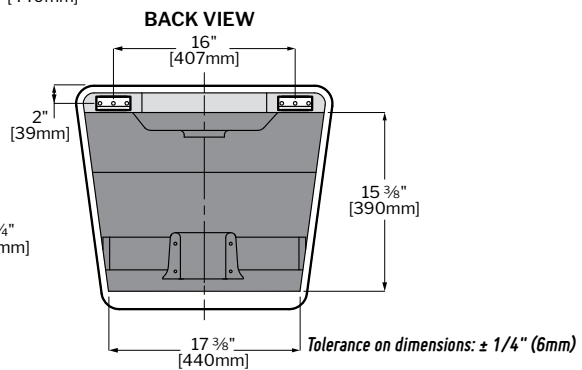

RADIUS VANITY

MODEL	SIZE	COLOR	PRICE
LVRA24-W	23"W x 19 5/8"D x 20"H	White	$1,908
LVRA24-B	23"W x 19 5/8"D x 20"H	Brown	$1,946