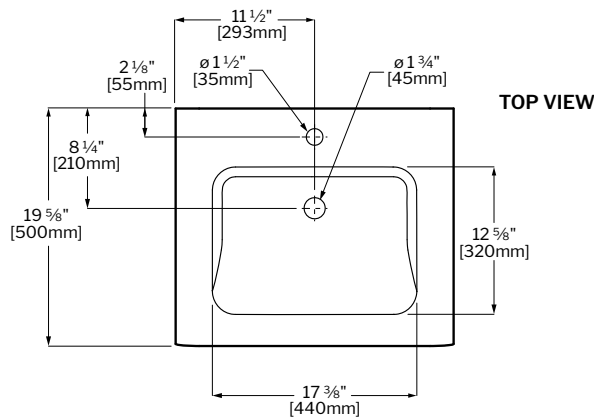

RADIUS VANITY

MODEL	SIZE	COLOR	PRICE
LVRA24-W	23"W x 19 5/8"D x 20"H	White	$1,908
LVRA24-B	23"W x 19 5/8"D x 20"H	Brown	$1,946