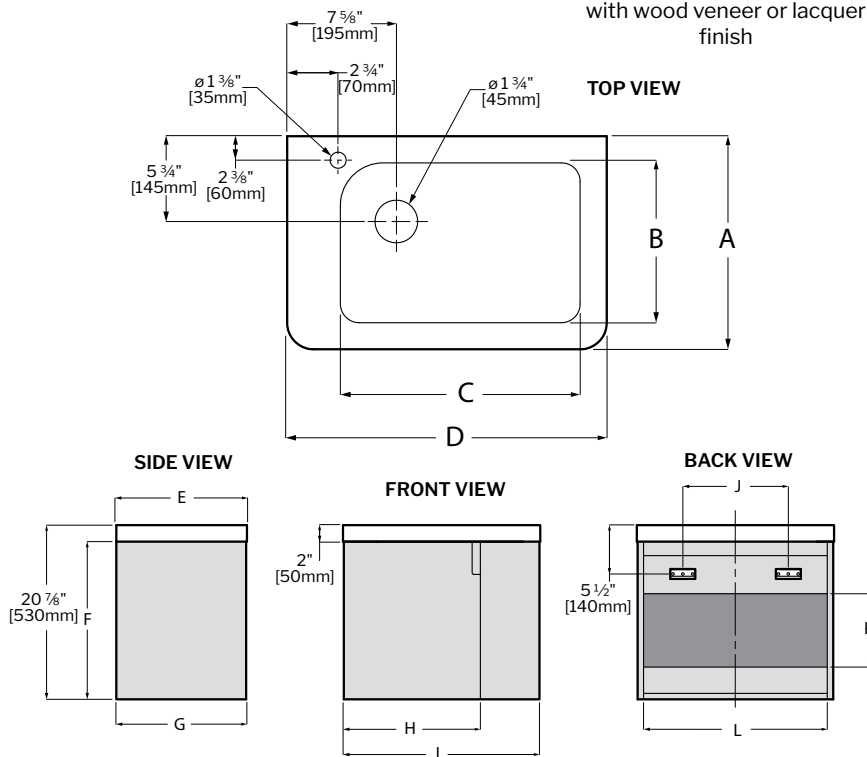

# MERIDIAN VANITY

MODEL		SIZE	COLOR	PRICE
MERIDIAN PETITE	LVME18-W	17 3/4"W x 15 3/4"D x 11 3/4"H	White	\$740
MERIDIAN GRANDE	LVME26-W	25 5/8"W x 15 3/4"D x 11 3/4"H	White	\$888

	LVME18	LVME26
A	8 7/8" [225MM]	12 3/4" [325MM]
B	16 1/8" [410MM]	24" [610MM]
C	16 1/8" [410MM]	24" [610MM]
D	17 3/4" [450MM]	25 5/8" [650MM]
E	12 5/8" [320MM]	20 1/2" [520MM]
F	6 5/16" [160MM]	10 1/4" [260MM]
G	16 7/8" [430MM]	24 3/4" [630MM]
H	11" [280MM]	9" [230MM]

	LVTI18	LVTI24
A	12 5/8" [320MM]	15 3/4" [400MM]
B	9 5/8" [245MM]	11 3/4" [300MM]
C	12" [310MM]	17 3/4" [450MM]
D	17 3/4" [450MM]	23 5/8" [600MM]
E	12 5/8" [320MM]	15 3/4" [400MM]
F	18 7/8" [480MM]	19" [480MM]
G	12 3/8" [315MM]	15 1/2" [395MM]
H	13 3/8" [340MM]	16 3/8" [415MM]
I	17 1/2" [445MM]	23 3/8" [595MM]
J	13" [330MM]	13 1/2" [344MM]
K	13 1/8" [330MM]	7 7/8" [200MM]
L	16 1/8" [410MM]	22" [560MM]

Tolerance on dimensions: ± 1/4" (6mm)

# APOGEE VANITY

MODEL	SIZE	COLOR	FAUCET	PRICE
LVAP24L-W	23 5/8"W x 16 7/8"D x 20 7/8"H	White	LEFT SIDE	\$1,554
LVAP24L-B	23 5/8"W x 16 7/8"D x 20 7/8"H	Brown	LEFT SIDE	\$1,630
*LVAP24R-W <b>NEW!</b>	23 5/8"W x 16 7/8"D x 20 7/8"H	White	RIGHT SIDE	\$1,554
*LVAP24R-B	23 5/8"W x 16 7/8"D x 20 7/8"H	Brown	RIGHT SIDE	\$1,630