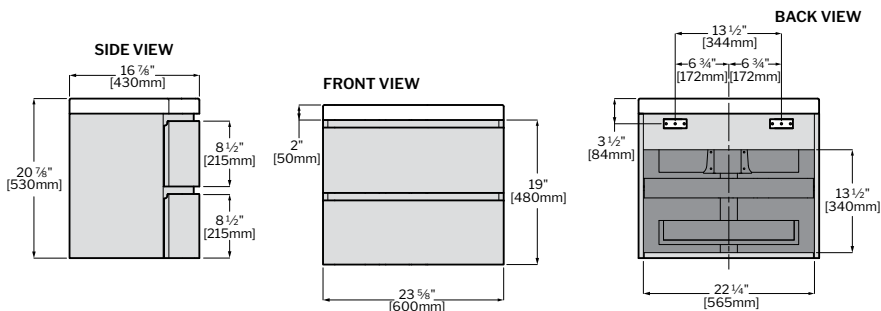

APOGEE VANITY

MODEL	SIZE	COLOR	FAUCET	PRICE
LVAP24L-W	23 5/8"W x 16 7/8"D x 20 7/8"H	White	LEFT SIDE	$1,554
LVAP24L-B	23 5/8"W x 16 7/8"D x 20 7/8"H	Brown	LEFT SIDE	$1,630
*LVAP24R-W NEW!	23 5/8"W x 16 7/8"D x 20 7/8"H	White	RIGHT SIDE	$1,554
*LVAP24R-B	23 5/8"W x 16 7/8"D x 20 7/8"H	Brown	RIGHT SIDE	$1,630

*Coming soon

Tolerance on dimensions: ± 1/4" (6mm)