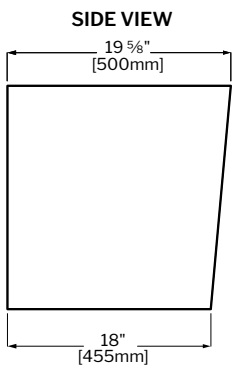

RADIUS VANITY

MODEL	SIZE	COLOR	PRICE
LVRA24-W	23"W x 19 5/8"D x 20"H	White	$1,908
LVRA24-B	23"W x 19 5/8"D x 20"H	Brown	$1,946