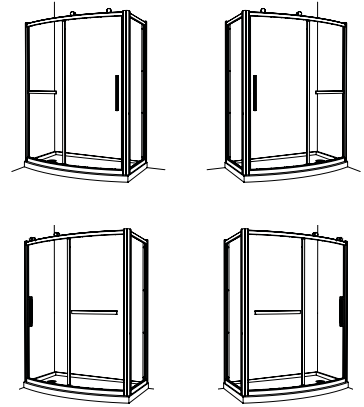

BOWFRONT 2 SIDED SLIDING CURVED DOOR AND FIXED PANEL WITH RETURN PANEL

1/4" (6 mm) Tempered Clear Glass • 75" Height
3/16" (5 mm) Tempered Paris Point Glass • 75" Height

BOWFRONT 60 WITH RETURN PANEL

57 7/8" to 58 3/8" W x 75" H* • Approx. entry: 23 1/2"

These units are reversible.

MODEL	PRICE	FINISH	GLASS
FSRBF6032-11-40	$2141	Chrome	CLEAR
FSRBF6032-25-40	$2175	Brushed Nickel	CLEAR
FSRBF6032-11-50	$2167	Chrome	PARIS POINT
FSRBF6032-25-50	$2201	Brushed Nickel	PARIS POINT

BASE	PRICE	COLOR	DRAIN	SIZE *
ABF3260BFL-18	$900	White	Left side	60" x 30" x 3"
ABF3260BFL-13	$944	Biscuit	Left side	60" x 30" x 3"
ABF3260BFR-18	$900	White	Right side	60" x 30" x 3"
ABF3260BFR-13	$944	Biscuit	Right side	60" x 30" x 3"
ASKR6032-18	$2464	White	Right side	60" x 30" x 4"
ASKL6032-18	$2464	White	Left side	60" x 30" x 4"

*76" to top of roller

* Approximate dimensions