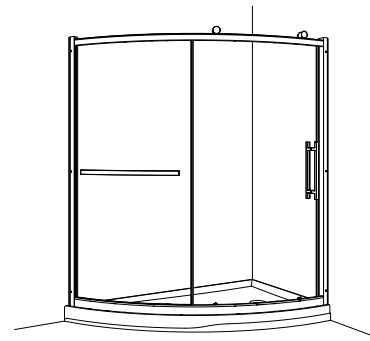

*76" to top of roller

ABSL66-18L

Flanged Slice, End Drain
Left Side Configuration

ABSL66-18R

Flanged Slice, End Drain
Right Side Configuration

*These Units are Reversible
Door opens from drain side only.*

THIS MODEL DOES NOT HAVE ANY OPTION.