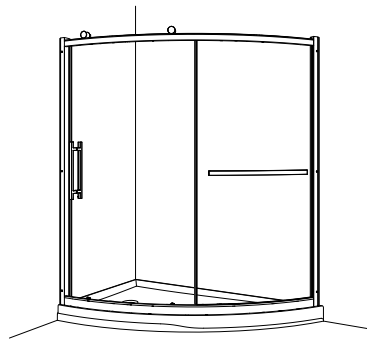

*76" to top of roller

ABSL66-18L

Flanged Slice, End Drain
Left Side Configuration

ABSL66-18R

Flanged Slice, End Drain
Right Side Configuration

*These Units are Reversible
Door opens from drain side only.*

THIS MODEL DOES NOT HAVE ANY OPTION.