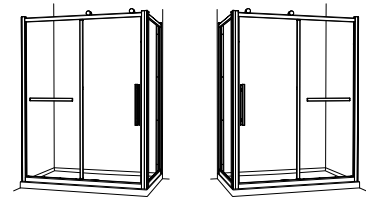

2 SIDED SLIDING DOOR AND FIXED PANEL WITH RETURN PANEL

1/4" (6 mm) Tempered Clear Glass • 75" Height
3/16" (5 mm) Tempered Paris Point Glass • 75" Height

RP You must indicate your return panel size 36", 42" or 48" into the "RP" field

Reversible, CRP configuration only.

IN-LINE 48 WITH RETURN PANEL

MODEL	PRICE			FINISH	GLASS	BASE	PRICE	COLOR	SIZE	▶
	36"	42"	48"							
45 5/8" to 46 1/8" W x 75" H* • Approx. entry: 18"										
FSR-48 PR-11-40	$1500	$1525	$1614	Chrome	CLEAR	ABF3648-18	$788	White	48" x 36" x 3"	(10)
FSR-48 __-25-40	$1513	$1539	$1628	Brushed Nickel	CLEAR	ABE3648-18	$1159	White	48" x 36" x 3"	(25)
FSR-48 __-11-50	$1525	$1551	$1639	Chrome	PARIS POINT	ADF3648-18	$948	White	48" x 36" x 2"	(11)
FSR-48 __-25-50	$1538	$1563	$1651	Brushed Nickel	PARIS POINT	ABF4836-18-L2	$788	White	48" x 36" x 3"	(54)
						ABF4836-13-L2	$829	Biscuit	48" x 36" x 3"	(54)
						ABF4836-18-R2	$788	White	48" x 36" x 3"	(55)
						ABF4836-13-R2	$829	Biscuit	48" x 36" x 3"	(55)

*76" to top of roller

RETURN PANELS	
36" PR = 33" à 33 1/2"	42" PR = 39" à 39 1/2"
48" PR = 45" à 45 1/2"	

IN-LINE 60 WITH RETURN PANEL

MODEL	PRICE			FINISH	GLASS	BASE	PRICE	COLOR	SIZE	▶
	36"	42"	48"							
57 5/8" to 58 1/8" W x 75" H* • Approx. entry: 24"										
FSR-60 PR-11-40	$1625	$1721	$1812	Chrome	CLEAR	ABF3660-18	$937	White	60" x 36" x 3"	(19)
FSR-60 __-25-40	$1639	$1735	$1828	Brushed Nickel	CLEAR	ABF3660-13	$985	Biscuit	60" x 36" x 3"	(19)
FSR-60 __-11-50	$1651	$1748	$1839	Chrome	PARIS POINT	ABE3660-18	$1206	White	60" x 36" x 3"	(26)
FSR-60 __-25-50	$1665	$1759	$1852	Brushed Nickel	PARIS POINT	ADF3660-18	$987	White	60" x 36" x 2"	(20)
						ABF6036-18-L2	$937	White	60" x 36" x 3"	(56)
						ABF6036-13-L2	$985	Biscuit	60" x 36" x 3"	(56)
						ABF6036-18-R2	$937	White	60" x 36" x 3"	(57)
						ABF6036-13-R2	$985	Biscuit	60" x 36" x 3"	(57)
						ABF4260-18	$985	White	60" x 42" x 3"	(22)
						ABF4260-13	$1033	Biscuit	60" x 42" x 3"	(22)
						ABF4860-18	$1091	White	60" x 48" x 3"	(23)
						ABF4860-13	$1146	Biscuit	60" x 48" x 3"	(23)

*76" to top of roller

IN-LINE 72 WITH RETURN PANEL

MODEL	PRICE			FINISH	GLASS	BASE	PRICE	COLOR	SIZE	▶
	36"	42"	48"							
69 5/8" to 70 1/8" W x 75" H* • Approx. entry: 30"										
FSR-72 PR-11-40	$1812	$1826	$1915	Chrome	CLEAR	ABF3672-18	$1036	White	72" x 36" x 3"	(21)
FSR-72 __-25-40	$1828	$1839	$1927	Brushed Nickel	CLEAR	ABF3672-13	$1089	Biscuit	72" x 36" x 3"	(21)
FSR-72 __-11-50	$1839	$1851	$1940	Chrome	PARIS POINT					
FSR-72 __-25-50	$1852	$1864	$1952	Brushed Nickel	PARIS POINT					

*76" to top of roller

▶ For base shapes please view the end of the section.

• ALL DOOR MODELS ARE SHIPPED IN 2 BOXES.

THIS MODEL DOES NOT HAVE ANY OPTION.

DRAIN	NO-CALK™ SHOWER BASE DRAIN*					
DRAINABS-11	ABS No-Calk 2" drain	$33	Chrome			
DRAINABS-25	ABS No-Calk 2" drain	$44	Brushed Nickel			
DRAINPVC-11	PVC No-Calk 2" drain	$33	Chrome			
DRAINPVC-11	PVC No-Calk 2" drain	$44	Brushed Nickel			

*Please check local codes to ensure appropriate drain specifications