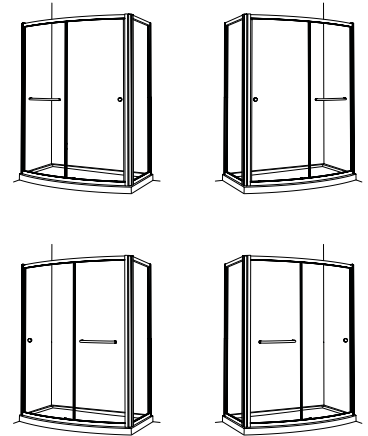

AMALFI BOWFRONT RP

SEMI-FRAMELESS CURVED, SLIDING DOOR WITH RETURN PANEL

1/4" (6 mm) Tempered Clear Glass • 75" Height

3/16" (5 mm) Tempered Paris Point Glass • 75" Height

BOWFRONT RP Approx. entry: 21 1/2"

57 5/8" to 58 1/2" W x 27 1/2" to 28"D x 75" H

These units are reversible.

MODEL	PRICE	FINISH	GLASS
EABF6032-11-40	$1782	Chrome	CLEAR
EABF6032-25-40	$1841	Brushed Nickel	CLEAR
EABF6032-11-50	$1794	Chrome	PARIS POINT
EABF6032-25-50	$1854	Brushed Nickel	PARIS POINT

BASE	PRICE	COLOR	DRAIN	SIZE *
ABF3260BFL-18	$900	White	Left side	60" x 30" x 3"
ABF3260BFL-13	$944	Biscuit	Left side	60" x 30" x 3"
ABF3260BFR-18	$900	White	Right side	60" x 30" x 3"
ABF3260BFR-13	$944	Biscuit	Right side	60" x 30" x 3"
ASKL6032-18	$2462	White	Left side	60" x 30" x 4"
ASKR6032-18	$2462	White	Right side	60" x 30" x 4"

* Dimensions approximatives