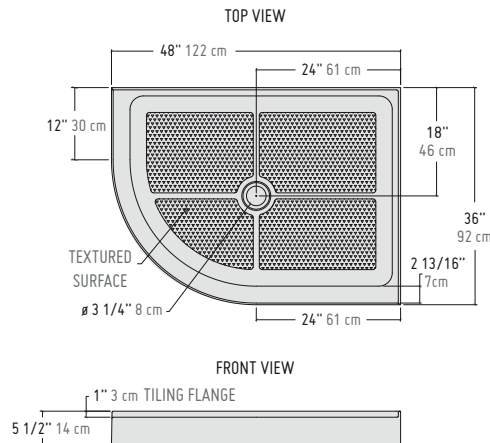

CAPRI HALF-ROUND 3 CURVED GLASS SLIDING DOOR

5/32" (4 mm) Tempered Clear Glass • 70" Height
5/32" (4 mm) Tempered Prism Glass • 70" Height

HALF-ROUND 3

36"D x 48"W x 70"H • Entry opening: 18"

MODEL	PRICE	FINISH	GLASS
FA483-11-40	$951	Chrome	CLEAR
FA483-25-40	$963	Brushed Nickel	CLEAR
FA483-11-65	$981	Chrome	PRISM
FA483-25-65	$994	Brushed Nickel	PRISM

BASE	PRICE	COLOR	SIZE
ABR3648L-18	$917	White	48" x 36" x 5 1/2"
ABR3648L-13	$963	Biscuit	48" x 36" x 5 1/2"
ABR3648R-18	$917	White	48" x 36" x 5 1/2"
ABR3648R-13	$963	Biscuit	48" x 36" x 5 1/2"

Acrylic Base

Acrylic Base

*Tolerance on Sizes: ± 1/4" 6 mm

DRAIN NO-CALK™ SHOWER BASE DRAIN*	DRAINABS-11		ABS No-Calk 2" drain		$33	Chrome	
		DRAINABS-25	ABS No-Calk 2" drain	$44			Brushed Nickel
	DRAINPVC-11	PVC No-Calk 2" drain	$33	Chrome			
	DRAINPVC-11	PVC No-Calk 2" drain	$44	Brushed Nickel			

*Please check local codes to ensure appropriate drain specifications