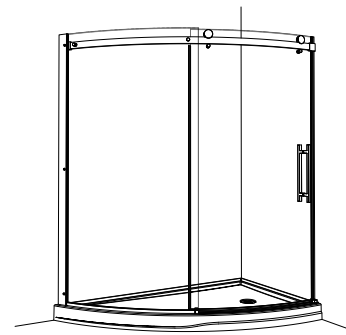

BASE	PRICE	COLOR	DRAIN	SIZE
ABSL66-18L	\$1005	White	Left side	66" x 38" x 5"
ABSL66-18R	\$1005	White	Right side	66" x 38" x 5"

ABSL66-18L

Flanged Slice End Drain

ABSL66-18R

Flanged Slice End Drain

"L"

Left-side configuration
Door opens from drain side only.