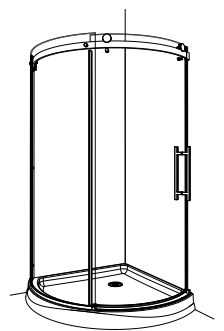

"R"
Right-side configuration