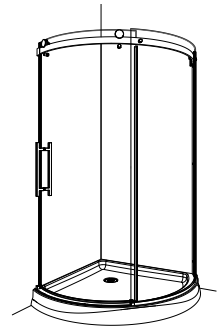

NOVARA

5/16" (8 mm) Tempered Clear Glass for the Curved Panels • 79" Height

ARC 36

36" W x 79" H • Entry opening: 23"

MODEL	PRICE	FINISH	GLASS
NOVARC362-11-40L	\$2059	Chrome	CLEAR
NOVARC362-11-40R	\$2059	Chrome	CLEAR
NOVARC362-25-40L	\$2119	Brushed Nickel	CLEAR
NOVARC362-25-40R	\$2119	Brushed Nickel	CLEAR
NOVARC362-99-40L	\$2382	Ultra Chrome	CLEAR
NOVARC362-99-40R	\$2382	Ultra Chrome	CLEAR

BASE	PRICE	COLOR	SIZE
ABB36-18	\$745	White	36" x 36" x 5 1/2"
ABB36-13	\$783	Biscuit	36" x 36" x 5 1/2"
ALB36-18	\$772	White	36" x 36" x 3"

"L"
Left-side configuration

ARC 40

40" W x 79" H • Entry opening: 26"