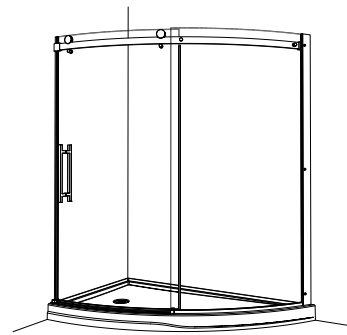

BASE	PRICE	COLOR	DRAIN	SIZE
ABSL66-18L	\$1005	White	Left side	66" x 38" x 5"
ABSL66-18R	\$1005	White	Right side	66" x 38" x 5"

ABSL66-18L

Flanged Slice End Drain

ABSL66-18R

Flanged Slice End Drain

"L"

Left-side configuration
Door opens from drain side only.