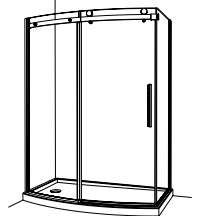

"R"
Right-side configuration