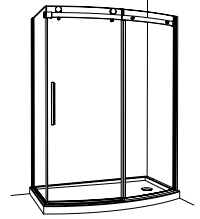

"L"
Left-side configuration

Closes against return panel only.