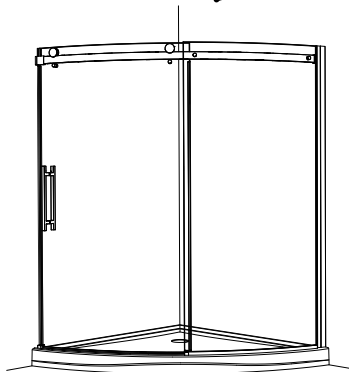

ABSL54-18

Flanged Wedge, Corner Drain

"L"

Left-side configuration