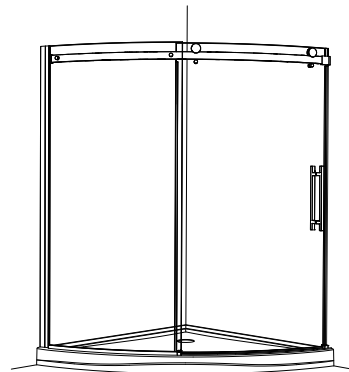

BASE	PRICE	COLOR	SIZE
ABSL54-18	\$1112	White	54" x 54" x 5"
ABSL54-13	\$1166	Biscuit	54" x 54" x 5"

ABSL54-18

Flanged Wedge, Corner Drain

"L"

Left-side configuration

"R"

Right-side configuration

Glass surface protection
See information sheet at
the end of this section.