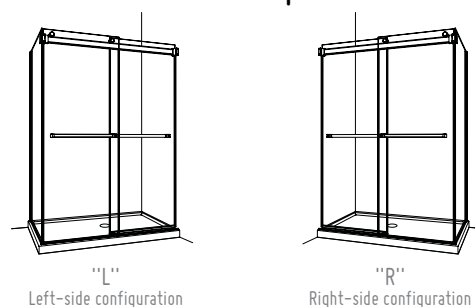

Reversible "R" or "L" and return panel