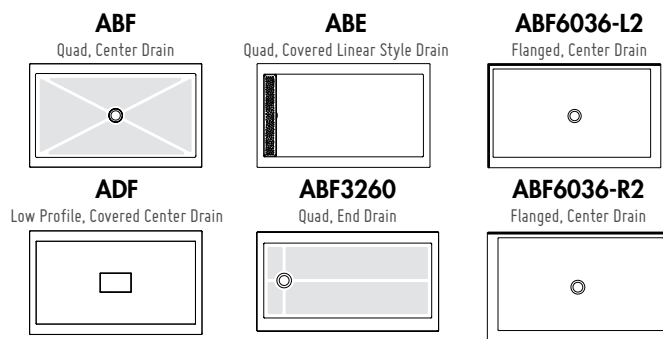

BYPASS 48 WITH RETURN PANEL

45" to 48" W x 75" H • Approx. entry: 20 1/2" to 23 1/2"

MODEL	PRICE		FINISH	GLASS	BASE	PRICE	COLOR	SIZE	▶
	32"	36"							
1/4" (6-mm) tempered glass									
NGU48 RP -11-40	$1,426	$1,446	Chrome	CLEAR	ABF3248-18	$712	White	48" x 32" x 3"	(17)
NGU48 __ -25-40	$1,468	$1,490	Brushed Nickel	CLEAR	ABF3648-18	$733	White	48" x 36" x 3"	(10)
					ABF3648-13	$771	Biscuit	48" x 36" x 3"	(10)
					ABE3648-18	$1,078	White	48" x 36" x 3"	(25)
					ADF3648-18	$882	White	48" x 36" x 2"	(11)
					ABF4836-18-L2	$733	White	48" x 36" x 3"	(54)
					ABF4836-13-L2	$771	Biscuit	48" x 36" x 3"	(54)
					ABF4836-18-R2	$733	White	48" x 36" x 3"	(55)
					ABF4836-13-R2	$771	Biscuit	48" x 36" x 3"	(55)

RETURN PANELS	
32" RP = 29 3/8" to 29 7/8"	36" RP = 33 3/8" to 33 7/8"

BYPASS 60 WITH RETURN PANEL

57" to 60" W x 75" H • Approx. entry: 26 1/2" to 29 1/2"

MODEL	PRICE		FINISH	GLASS	BASE	PRICE	COLOR	SIZE	▶
	32"	36"							
1/4" (6-mm) tempered glass									
NGU60 RP -11-40	$1,472	$1,492	Chrome	CLEAR	ABF3260-18	$815	White	60" x 32" x 3"	(13)
NGU60 __ -25-40	$1,514	$1,536	Brushed Nickel	CLEAR	ABF3260-13	$856	Biscuit	60" x 32" x 3"	(13)
					ABE3260-18	$1,102	White	60" x 32" x 3"	(24)
					ABF3660-18	$872	White	60" x 36" x 3"	(19)
					ABF3660-13	$916	Biscuit	60" x 36" x 3"	(19)
					ABE3660-18	$1,122	White	60" x 36" x 3"	(26)
					ADF3660-18	$918	White	60" x 36" x 2"	(20)
					ABF6036-18-L2	$872	White	60" x 36" x 3"	(56)
					ABF6036-13-L2	$916	Biscuit	60" x 36" x 3"	(56)
					ABF6036-18-R2	$872	White	60" x 36" x 3"	(57)
					ABF6036-13-R2	$916	Biscuit	60" x 36" x 3"	(57)