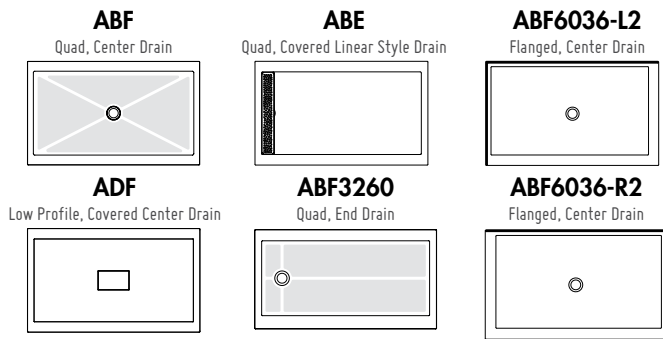

BYPASS 48 WITH RETURN PANEL

45" to 48" W x 79" H • Approx. entry: 20 1/2" to 23 1/2"

MODEL	PRICE		FINISH	GLASS	BASE	PRICE	COLOR	SIZE	▶
	32"	36"							
3/8" (10-mm) tempered glass					ABF3248-18	$712	White	48" x 32" x 3"	(17)
NPU48 <u>RP</u>-11-40	$1,688	$1,716	Chrome	CLEAR	ABF3648-18	$733	White	48" x 36" x 3"	(10)
NPU48 __-25-40	$1,736	$1,764	Brushed Nickel	CLEAR	ABF3648-13	$771	Biscuit	48" x 36" x 3"	(10)
					ABE3648-18	$1,078	White	48" x 36" x 3"	(25)
					ADF3648-18	$882	White	48" x 36" x 2"	(11)
					ABF4836-18-L2	$733	White	48" x 36" x 3"	(54)
					ABF4836-13-L2	$771	Biscuit	48" x 36" x 3"	(54)
					ABF4836-18-R2	$733	White	48" x 36" x 3"	(55)
					ABF4836-13-R2	$771	Biscuit	48" x 36" x 3"	(55)

RETURN PANELS	
32" RP = 29 3/8" to 29 7/8"	36" RP = 33 3/8" to 33 7/8"

BYPASS 60 WITH RETURN PANEL

57" to 60" W x 79" H • Approx. entry: 26 1/2" to 29 1/2"

MODEL	PRICE		FINISH	GLASS	BASE	PRICE	COLOR	SIZE	▶
	32"	36"							
3/8" (10-mm) tempered glass					ABF3260-18	$815	White	60" x 32" x 3"	(13)
NPU60 <u>RP</u>-11-40	$1,764	$1,792	Chrome	CLEAR	ABF3260-13	$856	Biscuit	60" x 32" x 3"	(13)
NPU60 __-25-40	$1,802	$1,830	Brushed Nickel	CLEAR	ABE3260-18	$1,102	White	60" x 32" x 3"	(24)
					ABF3660-18	$872	White	60" x 36" x 3"	(19)
					ABF3660-13	$916	Biscuit	60" x 36" x 3"	(19)
					ABE3660-18	$1,122	White	60" x 36" x 3"	(26)
					ADF3660-18	$918	White	60" x 36" x 2"	(20)
					ABF6036-18-L2	$872	White	60" x 36" x 3"	(56)
					ABF6036-13-L2	$916	Biscuit	60" x 36" x 3"	(56)
					ABF6036-18-R2	$872	White	60" x 36" x 3"	(57)
					ABF6036-13-R2	$916	Biscuit	60" x 36" x 3"	(57)