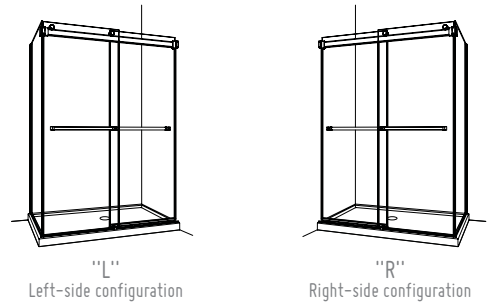

Reversible "R" or "L" and return panel