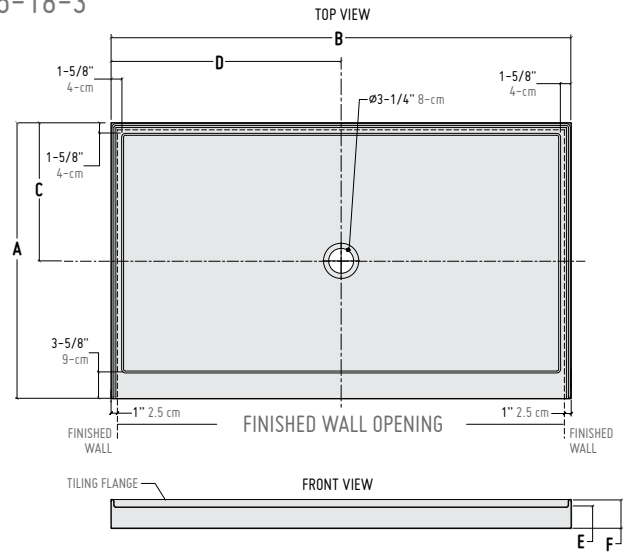

LUCITE®

*DIMENSIONS							
MODEL	A	B	C	D	E	F	G
ADF3648	36" 91 cm	48" 122 cm	18" 46 cm	24" 61 cm	33 1/4" 84 cm	46" 117 cm	2" 5 cm
ADF3660	36" 91 cm	60" 152 cm	18" 46 cm	30" 76 cm	33 1/4" 84 cm	58" 147 cm	2" 5 cm

*DIMENSIONS						
MODEL	A	B	C	D	E	F
ABF4836-3	36" 91 cm	48" 122 cm	18" 46 cm	24" 61 cm	2 3/4" 7 cm	3 3/4" 10 cm
ABF6036-3	36" 91 cm	60" 152 cm	18" 46 cm	30" 76 cm	2 3/4" 7 cm	3 3/4" 10 cm

*Tolerance on dimensions: ± 1/4" 6 mm