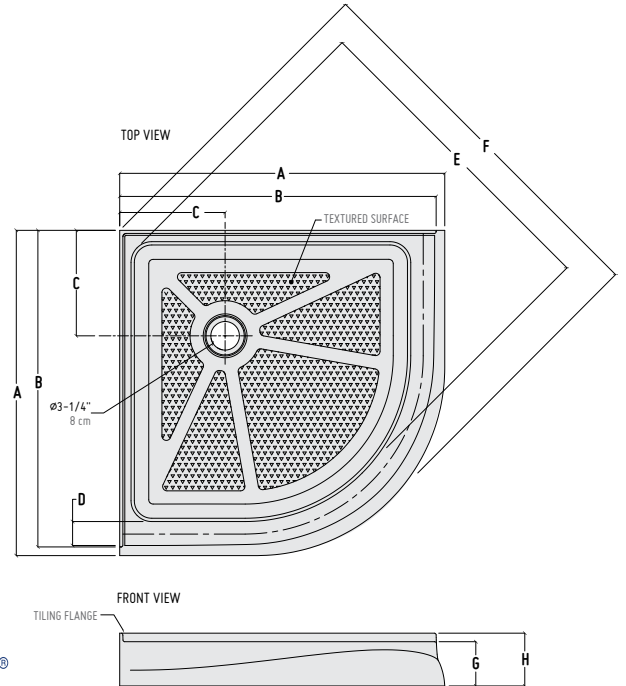

Q How a Quad base is installed?

Tile flange detail

Installation perspective

Installation detail

QUAD CENTER DRAIN

RECTANGULAR ACRYLIC
SHOWER BASES

MODELS — ABF3636, ABF3242, ABF3248, ABF3448, ABF3460, ABF3642, ABF3648, ABF3660, ABF3672,
ABF4260, ABF4860

LUCITE®

*DIMENSIONS							
MODEL	A	B	C	D	E	F	G
ADF3648	36" 91 cm	48" 122 cm	18" 46 cm	24" 61 cm	33 1/4" 84 cm	46" 117 cm	2" 5 cm
ADF3660	36" 91 cm	60" 152 cm	18" 46 cm	30" 76 cm	33 1/4" 84 cm	58" 147 cm	2" 5 cm

Banyō

PAGE - 13

SHUTTLE- ARC
32", 36" & 40"

ROUND CORNER DRAIN

ACRYLIC
SHOWER BASES

CORNER MODELS — ABR32, ABR36, ABR40

LUCITE®

BASE	PRICE	COLOR	SIZE	
ABR32-18	\$694	White	32" x 32" x 4 1/2"	(72)
ABR32-13	\$615	Biscuit	32" x 32" x 4 1/2"	(72)
ABR36-18	\$599	White	36" x 36" x 4 1/2"	(73)
ABR36-13	\$629	Biscuit	36" x 36" x 4 1/2"	(73)
ABR40-18	\$640	White	40" x 40" x 4 1/2"	(74)
ABR40-13	\$673	Biscuit	40" x 40" x 4 1/2"	(74)

*DIMENSIONS									
MODEL	A	B	C	D	E	F	G	H	
ABR32	32 7/8" 83 cm	31 7/8" 81 cm	12" 30 cm	3" 8 cm	32 3/4" 83 cm	39 5/8" 101 cm	4 1/2" 11 cm	5 1/2" 14 cm	
ABR36	37" 94 cm	36" 91 cm	12" 30 cm	3" 8 cm	36 1/4" 92 cm	43 1/2" 110 cm	4 1/2" 11 cm	5 1/2" 14 cm	
ABR40	40 3/8" 102 cm	39 3/8" 100 cm	12" 30 cm	3" 8 cm	41 1/4" 105 cm	48 1/8" 122 cm	4 1/2" 11 cm	5 1/2" 14 cm	