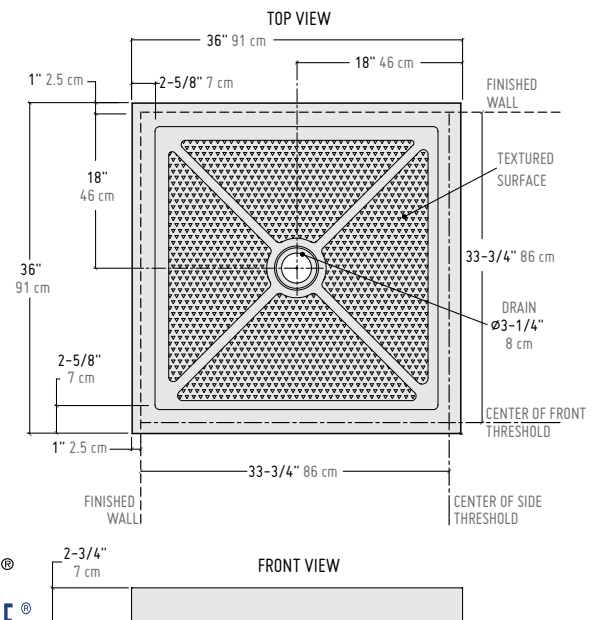

BASE ABF3636

LUCITE®

*Tolerance on dimensions: ± 1/4" 6 mm

BASE	PRICE	COLOR	SIZE	
ABF3636-18*	$717	White	36" x 36" x 3"	(7)
ABF3636-13*	$753	Biscuit	36" x 36" x 3"	(7)
ABF3242-18	$682	White	42" x 32" x 3"	(16)
ABF3248-18	$712	White	48" x 32" x 3"	(17)
ABF3448-18*	$692	White	48" x 34" x 3"	(9)
ABF3448-13*	$730	Biscuit	48" x 34" x 3"	(9)
ABF3460-18*	$844	White	60" x 34" x 3"	(18)
ABF3460-13*	$885	Biscuit	60" x 34" x 3"	(18)
ABF3642-18*	$714	White	42" x 36" x 3"	(22)
ABF3642-13*	$751	Biscuit	42" x 36" x 3"	(22)
ABF3648-18*	$733	White	48" x 36" x 3"	(10)
ABF3648-13*	$771	Biscuit	48" x 36" x 3"	(10)
ABF3660-18*	$872	White	60" x 36" x 3"	(19)
ABF3660-13*	$916	Biscuit	60" x 36" x 3"	(19)
ABF3672-18*	$964	White	72" x 36" x 3"	(21)
ABF3672-13*	$1013	Biscuit	72" x 36" x 3"	(21)
ABF4260-18*	$916	White	60" x 42" x 3"	(22)
ABF4260-13*	$961	Biscuit	60" x 42" x 3"	(22)
ABF4860-18*	$1015	White	60" x 48" x 3"	(23)
ABF4860-13*	$1066	Biscuit	60" x 48" x 3"	(23)

* With textured surface

*DIMENSIONS

MODEL	A	B	C	D	E	F	G
ABF3242	32" 81 cm	42" 107 cm	16" 41 cm	21" 53 cm	29 1/4" 74 cm	40" 102 cm	2 3/4" 7 cm
ABF3248	32" 81 cm	48" 122 cm	16" 41 cm	24" 61 cm	29 1/4" 74 cm	46" 117 cm	2 3/4" 7 cm
ABF3448	34" 87 cm	48" 122 cm	17" 43 cm	24" 61 cm	31 1/4" 79 cm	46" 117 cm	2 3/4" 7 cm
ABF3460	34" 87 cm	60" 152 cm	17" 43 cm	30" 76 cm	31 1/4" 79 cm	58" 147 cm	2 3/4" 7 cm
ABF3642	36" 91 cm	42" 107 cm	18" 46 cm	21" 53 cm	33 1/4" 84 cm	40" 102 cm	2 3/4" 7 cm
ABF3648	36" 91 cm	48" 122 cm	18" 46 cm	24" 61 cm	33 1/4" 84 cm	46" 117 cm	2 3/4" 7 cm
ABF3660	36" 91 cm	60" 152 cm	18" 46 cm	30" 76 cm	33 1/4" 84 cm	58" 147 cm	2 3/4" 7 cm
ABF3672	36" 91 cm	72" 183 cm	18" 46 cm	36" 91 cm	33 1/4" 84 cm	70" 178 cm	2 3/4" 7 cm
ABF4260	42" 107 cm	60" 152 cm	21" 53 cm	30" 76 cm	39 1/4" 101 cm	58" 147 cm	2 3/4" 7 cm
ABF4860	48" 122 cm	60" 152 cm	24" 61 cm	30" 76 cm	45 1/4" 115 cm	58" 147 cm	2 3/4" 7 cm

*Tolerance on dimensions: ± 1/4" 6 mm