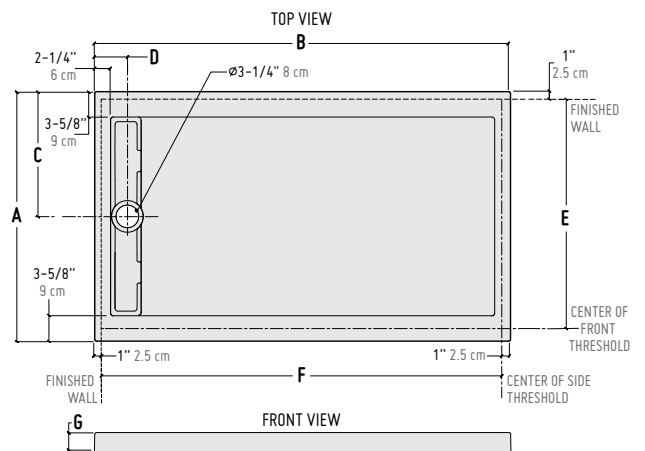

*DIMENSIONS							
MODEL	A	B	C	D	E	F	G
ABE3260	32" 81 cm	60" 152 cm	16" 41 cm	4 3/4" 12 cm	29 1/4" 74 cm	58" 147 cm	3" 8 cm
ABE3648	36" 91 cm	48" 122 cm	18" 46 cm	4 3/4" 12 cm	33 1/4" 84 cm	46" 117 cm	3" 8 cm
ABE3660	36" 91 cm	60" 152 cm	18" 46 cm	4 3/4" 12 cm	33 1/4" 84 cm	58" 147 cm	3" 8 cm

*Tolerance on dimensions: ± 1/4" 6 mm

FOR COMPATIBLE SHOWER DOOR MODELS VISIT
WWW.DESIGNASHOWER.COM