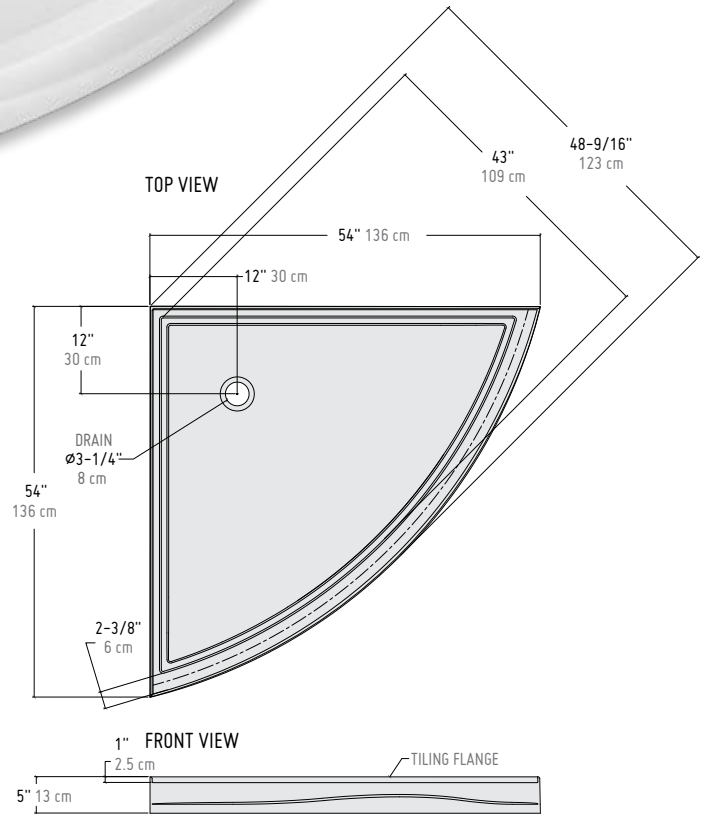

BASE	PRICE	COLOR	SIZE	
ABSL54-18	\$1,034	White	54" x 54" x 5"	(86)
ABSL54-13	\$1,085	Biscuit	54" x 54" x 5"	(86)

LUCITE®

*Tolerance on dimensions: $\pm 1/4"$ 6 mm

COMPATIBLE SHOWER DOOR MODELS

NOVARA

PAGE - 17