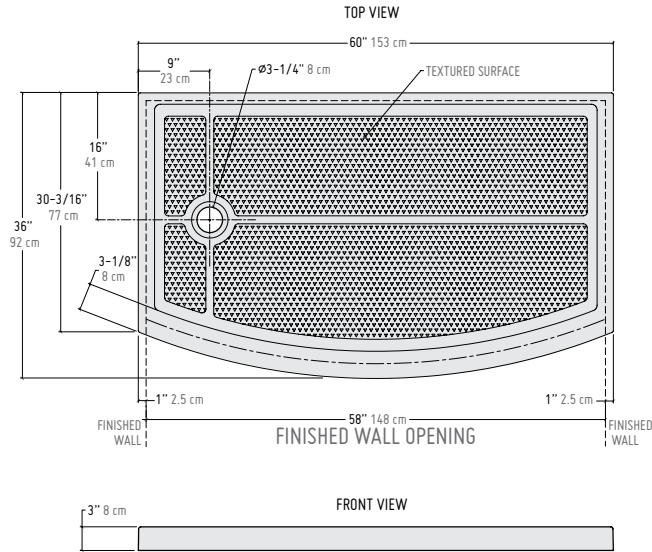

*Tolerance on dimensions: ± 1/4" 6 mm

FOR COMPATIBLE SHOWER DOOR MODELS VISIT
WWW.DESIGNASHOWER.COM

BOWFRONT SIDE DRAIN

ACRYLIC
SHOWER BASES

Quad ABF3260BF

Left-side configuration

Right-side configuration

BASE	PRICE	COLOR	DRAIN	SIZE	
ABF3260BFL-18	\$837	White	Left side	30" x 60" x 3"	(14)
ABF3260BFL-13	\$878	Biscuit	Left side	30" x 60" x 3"	(14)
ABF3260BFR-18	\$837	White	Right side	30" x 60" x 3"	(15)
ABF3260BFR-13	\$878	Biscuit	Right side	30" x 60" x 3"	(15)