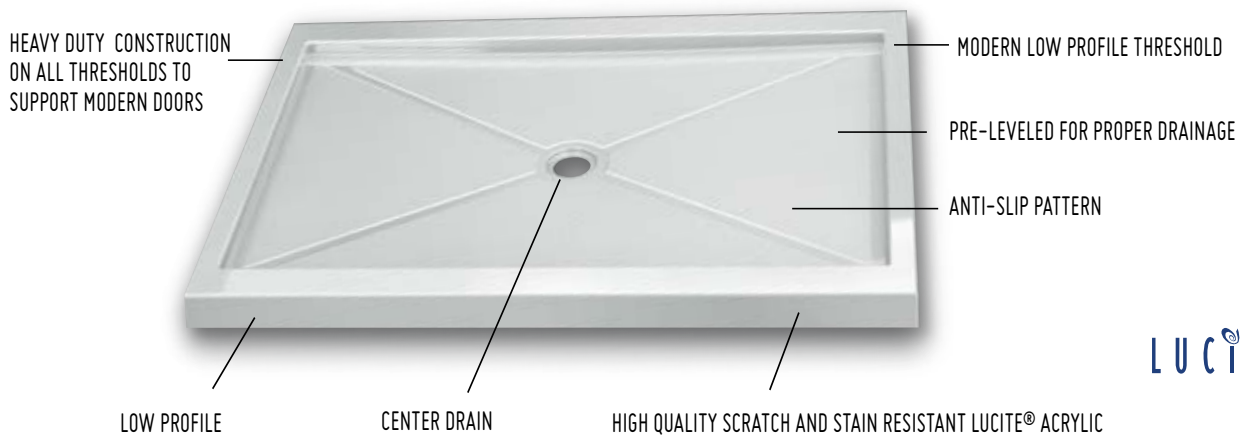

Q What is a Fleurco Quad base?

A The Quad base is a unique base that allows for 3 configurations: in-line, 2-sided (left or right) or 3-sided applications. Comes with 3 aluminum precut tiling flanges that can be installed for 3 different applications (in-line, 2 sided or 3 sided).

Q Why should I buy a Fleurco Quad base?

A Quality and durability • Easy to install • Flange does not brake + easy to drill • Always have the correct base, Fleurco aluminum "T" flange allows the choice of the threshold locations on our "Quad" base at the install • Largest assortment of "Quad" bases in the industry

Q What are the base features?

• Numerous sizes and drain positions • Available in a biscuit and white color

Q What is a "T" flange?

A The aluminum "T" flange is stronger than the traditional acrylic or fibreglass flange. The aluminum flange will allow the base to be firmly and securely fastened to the base and wall, creating a watertight movement free installation.