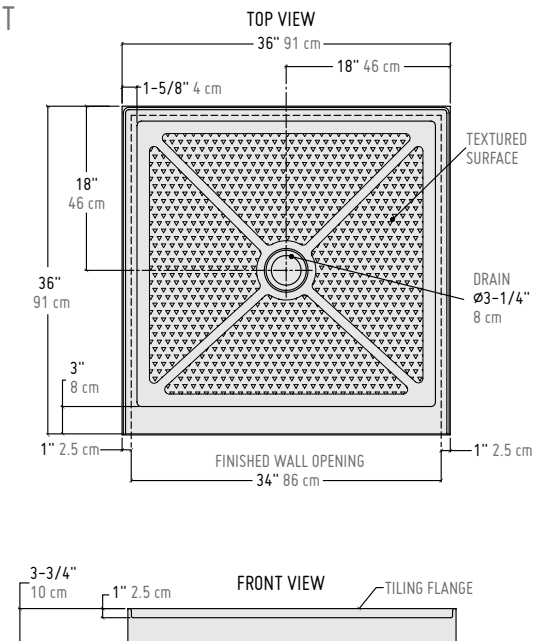

*Tolerance on dimensions: ± 1/4" 6 mm

FOR COMPATIBLE SHOWER DOOR MODELS VISIT
WWW.DESIGNASHOWER.COM