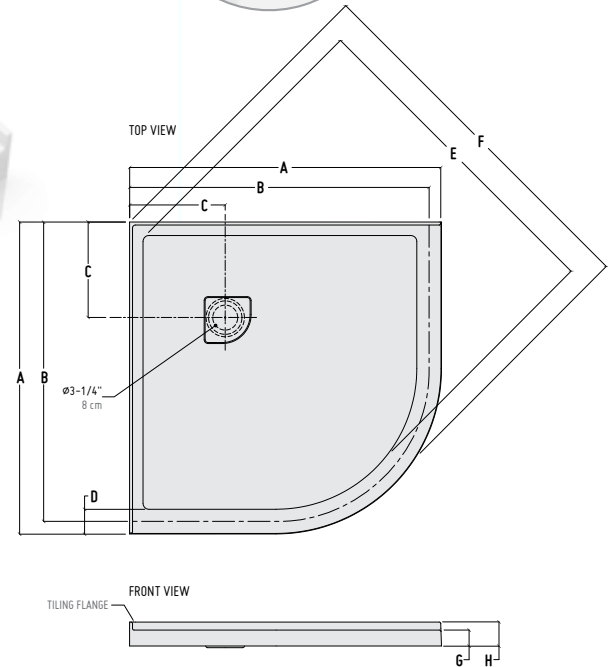

BASE	PRICE	COLOR	SIZE	
ALR32-18	$609	White	32" x 32" x 2"	(75)
ALR36-18	$625	White	36" x 36" x 2"	(76)
ALR40-18	$665	White	40" x 40" x 2"	(77)

LUCITE®

*DIMENSIONS								
MODEL	A	B	C	D	E	F	G	H
ALR32	32" 81 cm	30 3/8" 77 cm	12" 30 cm	3" 8 cm	32 7/8" 84 cm	38 1/4" 97 cm	2" 5 cm	3" 8 cm
ALR36	36" 91 cm	34 3/8" 87 cm	12" 30 cm	3" 8 cm	36 7/8" 94 cm	42 1/4" 107 cm	2" 5 cm	3" 8 cm
ALR40	39" 100 cm	37 5/8" 96 cm	12" 30 cm	3" 8 cm	41 3/8" 105 cm	46 3/4" 119 cm	2" 5 cm	3" 8 cm

*Tolerance on dimensions: ± 1/4" 6 mm