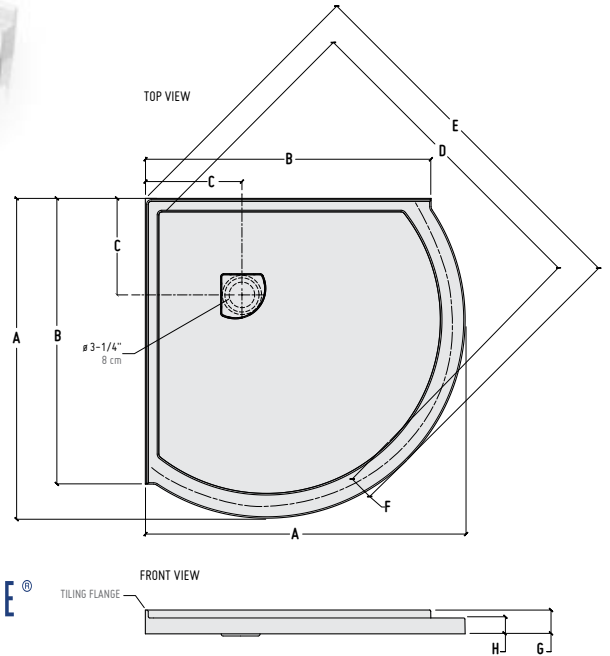

BASE	PRICE	COLOR	SIZE	
ALB32-18	$588	White	32" x 32" x 2"	(69)
ALB36-18	$718	White	36" x 36" x 2"	(70)
ALB40-18	$756	White	40" x 40" x 2"	(71)

*DIMENSIONS									
MODEL	A	B	C	D	E	F	G	H	
ALB32	37 7/8" 96 cm	32" 81 cm	12" 30 cm	39 1/4" 100 cm	44 1/2" 113 cm	3" 8 cm	3" 8 cm	2" 5 cm	
ALB36	40 1/4" 102 cm	36" 91 cm	12" 30 cm	41 1/4" 105 cm	46 1/2" 118 cm	3" 8 cm	3" 8 cm	2" 5 cm	
ALB40	42 7/8" 109 cm	39 3/8" 100 cm	12" 30 cm	44" 112 cm	49" 124 cm	3" 8 cm	3" 8 cm	2" 5 cm	

*Tolerance on dimensions: ± 1/4" 6 mm