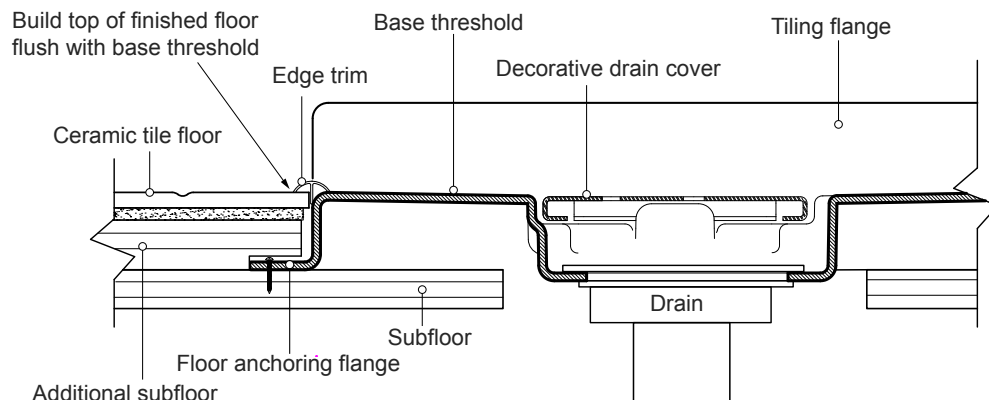

AD BASES FINISHED FLOOR INSTALLATION