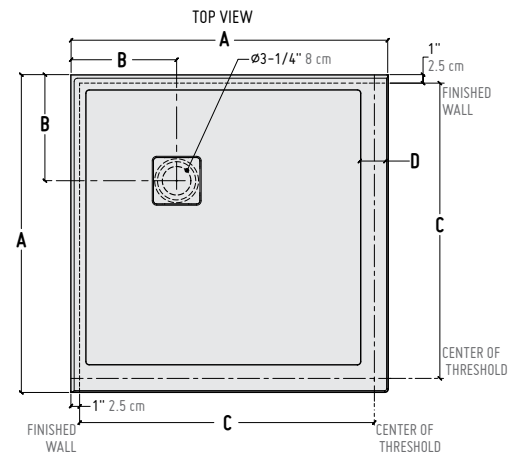

BASE	PRICE	COLOR	SIZE	
ALN36-18	\$625	White	36" x 36" x 2"	(75)
ALN38-18	\$636	White	38" x 38" x 2"	(76)
ALN42-18	\$712	White	42" x 42" x 2"	(77)

LUCITE®

*DIMENSIONS									
MODEL	A	B	C	D	E	F	G	H	I
ALN36	36" 91 cm	12" 30 cm	17 5/8" 45 cm	24" 61 cm	3" 8 cm	33 1/4" 84 cm	38 1/2" 98 cm	2" 5 cm	3" 8 cm
ALN38	37 1/2" 95 cm	12" 30 cm	19" 48 cm	23 7/8" 60 cm	3" 8 cm	35 1/8" 89 cm	40 3/8" 103 cm	2" 5 cm	3" 8 cm
ALN42	41" 104 cm	12" 30 cm	20" 51 cm	27 1/4" 69 cm	3" 8 cm	38 3/8" 97 cm	43 5/8" 111 cm	2" 5 cm	3" 8 cm

LUCITE®

*DIMENSIONS						
MODEL	A	B	C	D	E	F
ALC32	32" 81 cm	12" 30 cm	29 1/2" 75 cm	3" 8 cm	2" 5 cm	3" 8 cm
ALC36	36" 91 cm	12" 30 cm	33 1/2" 85 cm	3" 8 cm	2" 5 cm	3" 8 cm
ALC42	42" 107 cm	12" 30 cm	39 1/2" 100 cm	3" 8 cm	2" 5 cm	3" 8 cm