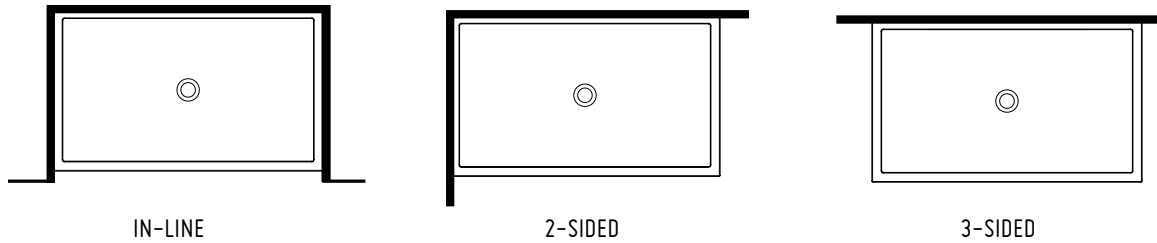

Q What is a Fleurco Quad base?

A The Quad base is a unique base that allows for 3 configurations: in-line, 2-sided (left or right) or 3-sided applications. Comes with 3 aluminum precut tiling flanges that can be installed for 3 different applications (in-line, 2 sided or 3 sided).