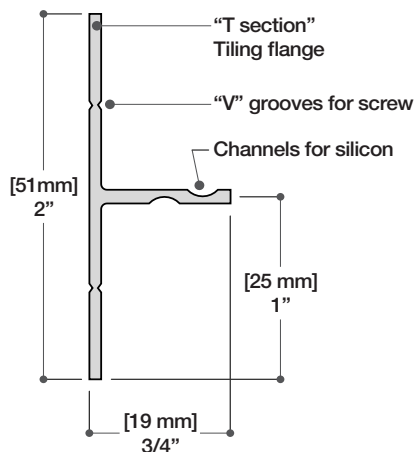

Q What doors fit on the base?

A Fleurco offers numerous choices of configurations: in-line, 2 sided and 3 sided. Door styles: sliders, pivot and shields. To find and price the doors that fit on the selected bases visit

www.designashower.com
Building your shower, one step at a time

1. Choose (click on) the language
2. Choose the base shape that fits your requirements
3. Choose the size and color
4. Click on the appropriate configurations offered
5. View product lines that fit the configuration required
6. Click on the product line and you will see the door and the options available
7. Click on the selection and the site will guide you to a complete product, code and list price

FLEURCO **Fleurco Shower Doors**
Building your shower, one step at a time.
For each step, click on an option, and we'll guide you to the shower door of your dreams!
Click on a picture to select a product line:

Q How a Quad base is installed?

Tile flange detail