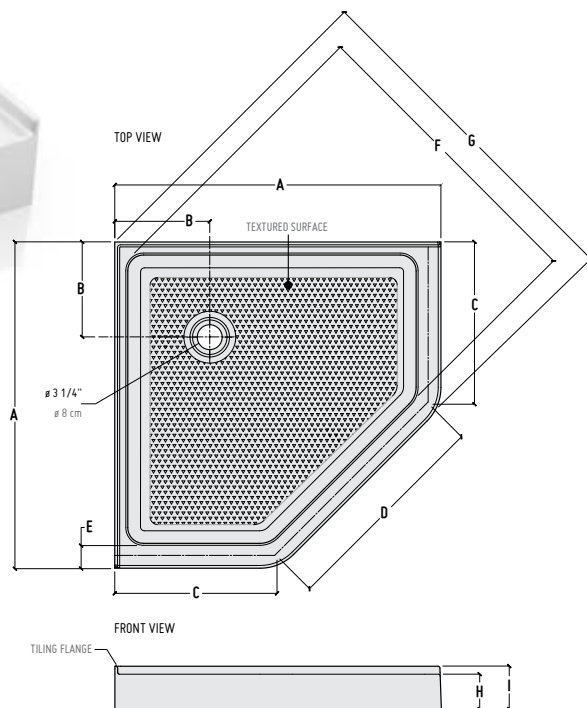

*Tolerance on dimensions: ± 1/4" 6 mm

COMPATIBLE SHOWER DOOR MODELS

Banyo

PAGE - 15

SHUTTLE ROUND
32", 36" & 40"

NEO CORNER DRAIN

ACRYLIC
SHOWER BASES

CORNER MODELS — ABNF36, ABNF38, ABNF42

BASE	PRICE	COLOR	SIZE
ABNF36-18	\$599	White	36" x 36" x 4 1/2" (78)
ABNF36-13	\$629	Biscuit	36" x 36" x 4 1/2" (78)
ABNF38-18	\$611	White	38" x 38" x 4 1/2" (79)
ABNF38-13	\$643	Biscuit	38" x 38" x 4 1/2" (79)
ABNF42-18	\$687	White	42" x 42" x 4 1/2" (80)
ABNF42-13	\$722	Biscuit	42" x 42" x 4 1/2" (80)