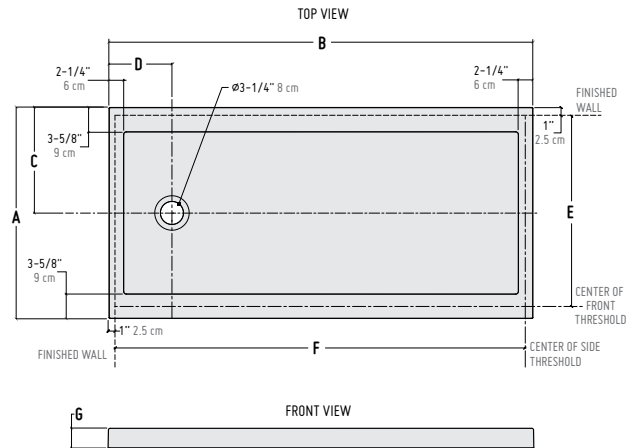

*DIMENSIONS							
MODEL	A	B	C	D	E	F	G
ABF3060	30" 76 cm	60" 152 cm	15" 38 cm	9" 23 cm	27 1/4" 69 cm	58" 147 cm	2 3/4" 7 cm
ABF3260	32" 81 cm	60" 152 cm	16" 41 cm	9" 23 cm	29 1/4" 74 cm	58" 147 cm	3" 8 cm

*Tolerance on dimensions: ± 1/4" 6 mm

FOR COMPATIBLE SHOWER DOOR MODELS VISIT
WWW.DESIGNASHOWER.COM