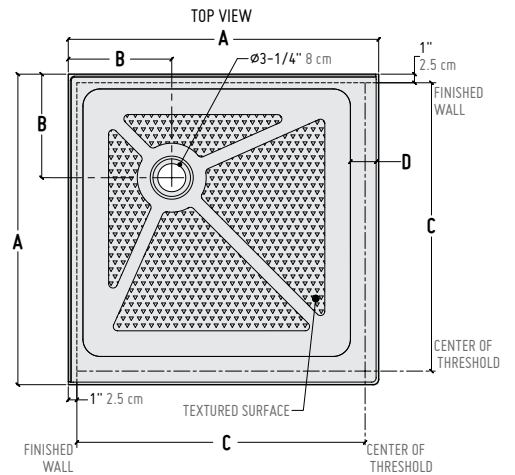

Banyo

PAGE - 29

SEVILLA NEO
36" & 38"

SQUARE CORNER DRAIN

ACRYLIC
SHOWER BASES

MODELS — ABC32, ABC36, ABC42

BASE	PRICE	COLOR	SIZE	
ABC32-18	\$563	White	32" x 32" x 4 1/2"	(48)
ABC32-13	\$591	Biscuit	32" x 32" x 4 1/2"	(48)
ABC36-18	\$599	White	36" x 36" x 4 1/2"	(49)
ABC36-13	\$629	Biscuit	36" x 36" x 4 1/2"	(49)
ABC42-18	\$652	White	40" x 40" x 4 1/2"	(50)
ABC42-13	\$685	Biscuit	40" x 40" x 4 1/2"	(50)

*DIMENSIONS						
MODEL	A	B	C	D	E	F
ABC32	32" 81 cm	12" 30 cm	29 1/2" 75 cm	2 1/2" 6 cm	4 1/2" 11 cm	5 1/2" 14 cm
ABC36	36" 91 cm	12" 30 cm	33 1/2" 85 cm	2 1/2" 6 cm	4 1/2" 11 cm	5 1/2" 14 cm
ABC42	42" 107 cm	12" 30 cm	39 1/2" 100 cm	2 1/2" 6 cm	4 1/2" 11 cm	5 1/2" 14 cm