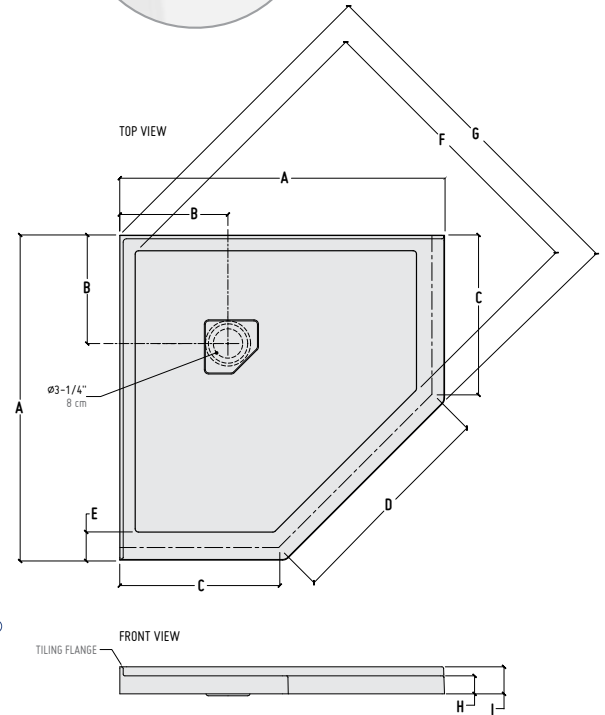

LUCITE®

*DIMENSIONS										
MODEL	A	B	C	D	E	F	G	H	I	
ABNF36	36" 91 cm	12" 30 cm	17 5/8" 45 cm	23 3/4" 60 cm	3" 8 cm	32 7/8" 84 cm	38 3/4" 99 cm	4 1/2" 11 cm	5 1/2" 14 cm	
ABNF38	37 1/2" 95 cm	12" 30 cm	19" 48 cm	24" 61 cm	3" 8 cm	34 1/2" 88 cm	40 3/8" 102 cm	4 1/2" 11 cm	5 1/2" 14 cm	
ABNF42	41" 104 cm	12" 30 cm	20" 51 cm	27 1/4" 69 cm	3" 8 cm	37 7/8" 96 cm	43 3/4" 111 cm	4 1/2" 11 cm	5 1/2" 14 cm	

BASE	PRICE	COLOR	SIZE	
ALN36-18	\$625	White	36" x 36" x 2"	(75)
ALN38-18	\$636	White	38" x 38" x 2"	(76)
ALN42-18	\$712	White	42" x 42" x 2"	(77)

LUCITE®

*DIMENSIONS									
MODEL	A	B	C	D	E	F	G	H	I
ALN36	36" 91 cm	12" 30 cm	17 5/8" 45 cm	24" 61 cm	3" 8 cm	33 1/4" 84 cm	38 1/2" 98 cm	2" 5 cm	3" 8 cm
ALN38	37 1/2" 95 cm	12" 30 cm	19" 48 cm	23 7/8" 60 cm	3" 8 cm	35 1/8" 89 cm	40 3/8" 103 cm	2" 5 cm	3" 8 cm
ALN42	41" 104 cm	12" 30 cm	20" 51 cm	27 1/4" 69 cm	3" 8 cm	38 3/8" 97 cm	43 5/8" 111 cm	2" 5 cm	3" 8 cm