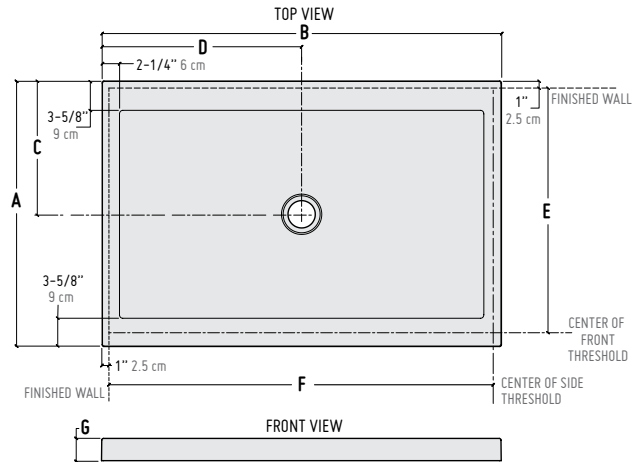

QUAD CENTER DRAIN

RECTANGULAR ACRYLIC
SHOWER BASES

MODELS — ABF3636, ABF3242, ABF3248, ABF3448, ABF3460, ABF3642, ABF3648, ABF3660, ABF3672,
ABF4260, ABF4860