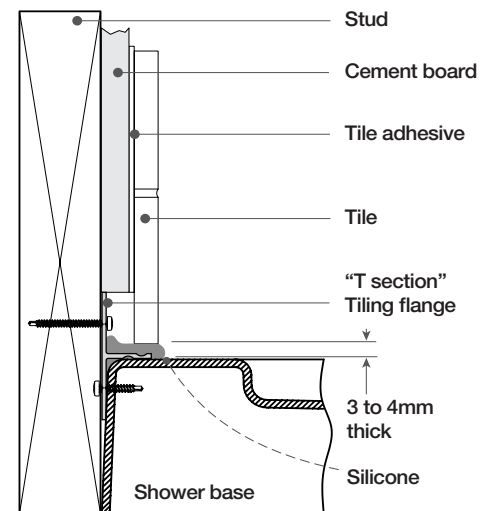

Installation detail