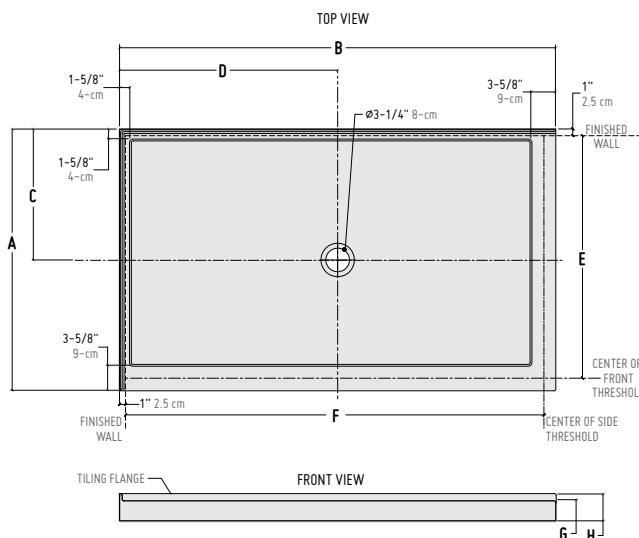

LUCITE®

*DIMENSIONS							
MODEL	A	B	C	D	E	F	G
ADF3648	36" 91 cm	48" 122 cm	18" 46 cm	24" 61 cm	33 1/4" 84 cm	46" 117 cm	2" 5 cm
ADF3660	36" 91 cm	60" 152 cm	18" 46 cm	30" 76 cm	33 1/4" 84 cm	58" 147 cm	2" 5 cm

*DIMENSIONS						
MODEL	A	B	C	D	E	F
ABF4836-3	36" 91 cm	48" 122 cm	18" 46 cm	24" 61 cm	2 3/4" 7 cm	3 3/4" 10 cm
ABF6036-3	36" 91 cm	60" 152 cm	18" 46 cm	30" 76 cm	2 3/4" 7 cm	3 3/4" 10 cm

*Tolerance on dimensions: ± 1/4" 6 mm

*DIMENSIONS									
MODEL	A	B	C	D	E	F	G	H	
ABF4836-L2	36" 91 cm	48" 122 cm	18" 46 cm	24" 61 cm	33 1/4" 84cm	45 1/4" 115cm	2 3/4" 7 cm	3 3/4" 10 cm	
ABF6036-L2	36" 91 cm	60" 152 cm	18" 46 cm	30" 76 cm	33 1/4" 84cm	57 1/4" 145 cm	2 3/4" 7 cm	3 3/4" 10 cm	