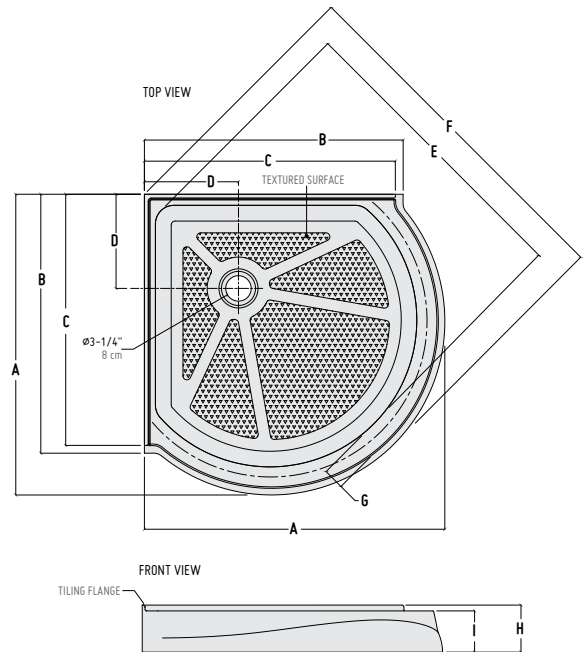

ARC CORNER DRAIN

ACRYLIC
SHOWER BASES

CORNER MODELS — ABB32, ABB36, ABB40

BASE	PRICE	COLOR	SIZE	
ABB32-18	$563	White	32" x 32" x 4 1/2"	(66)
ABB32-13	$591	Biscuit	32" x 32" x 4 1/2"	(66)
ABB36-18	$693	White	36" x 36" x 4 1/2"	(67)
ABB36-13	$728	Biscuit	36" x 36" x 4 1/2"	(67)
ABB40-18	$731	White	40" x 40" x 4 1/2"	(68)
ABB40-13	$767	Biscuit	40" x 40" x 4 1/2"	(68)

LUCITE®

*DIMENSIONS										
MODEL	A	B	C	D	E	F	G	H	I	
ABB32	38 3/8" 97 cm	33" 84 cm	32" 81 cm	12" 30 cm	38" 97 cm	45" 114 cm	3" 8 cm	5 1/2" 14 cm	4 1/2" 11 cm	
ABB36	41" 104 cm	37" 94 cm	36" 91 cm	12" 30 cm	40 1/2" 103 cm	47 3/4" 121 cm	3" 8 cm	5 1/2" 14 cm	4 1/2" 11 cm	
ABB40	43 3/4" 111 cm	40 1/4" 102 cm	39 1/4" 100 cm	12" 30 cm	43 1/4" 110 cm	49 3/4" 126 cm	3" 8 cm	5 1/2" 14 cm	4 1/2" 11 cm	

*Tolerance on dimensions: ± 1/4" 6 mm

COMPATIBLE SHOWER DOOR MODELS

NOVARA

PAGE - 19

sorrento

PAGE - 17

Banyo

PAGE - 13

Roma

PAGE - 35

Signature

PAGE - 7

Signature

PAGE - 9

Signature

PAGE - 29