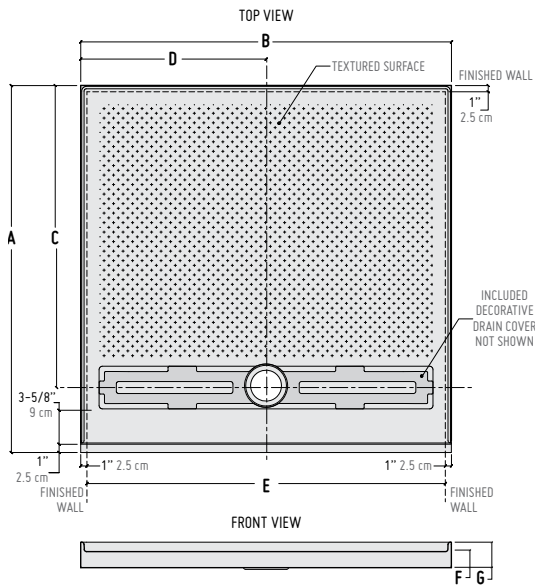

FLEURCO™

AD MODELS — ABF3739AD (TRANSFER), ABF3763AD (ROLL-IN)

ABF3739AD (TRANSFER)

ABF3763AD (ROLL-IN)

LUCITE®

BASE	PRICE	COLOR	SIZE	
ABF3739AD-18-_*	\$1190	White	38 5/8" x 39" x 2 5/8"	(95)
ABF3739AD-13-_*	\$1250	Biscuit	38 5/8" x 39" x 2 5/8"	(95)
ABF3763AD-18-_*	\$1312	White	38 5/8" x 63" x 2 5/8"	(96)
ABF3763AD-13-_*	\$1378	Biscuit	38 5/8" x 63" x 2 5/8"	(95)