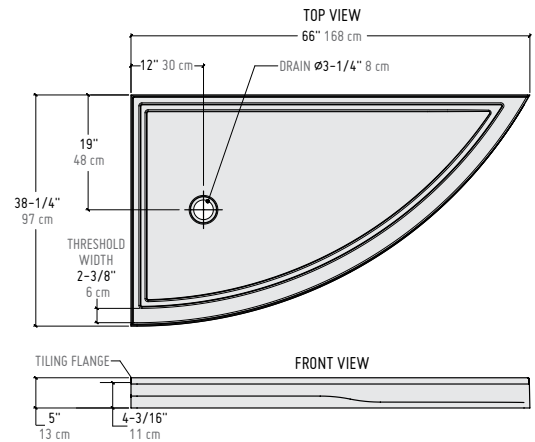

2 integrated tile flanges

ABSL66

ABSL66-18L
Left-side base

ABSL66-18R
Right-side base

*Tolerance on dimensions: ± 1/4" 6 mm

BASE	PRICE	COLOR	DRAIN	SIZE
ABSL66-18L	\$935	White	Left-side	66" x 38" x 5" (84)
ABSL66-18R	\$935	White	Right-side	66" x 38" x 5" (85)