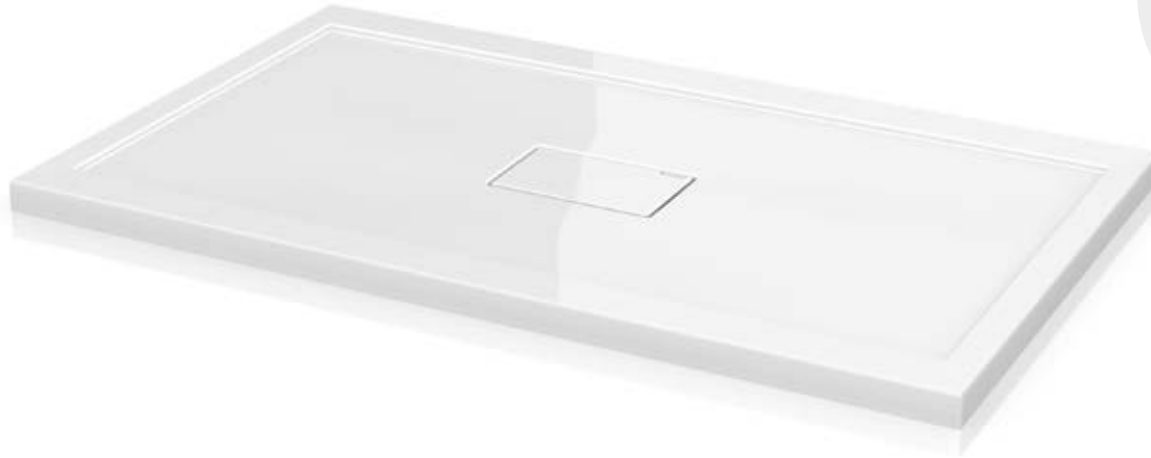

BASE	PRICE	COLOR	SIZE	
ADF3648-18	$882	White	48" x 36" x 2"	(11)
ADF3660-18	$918	White	60" x 36" x 2"	(20)