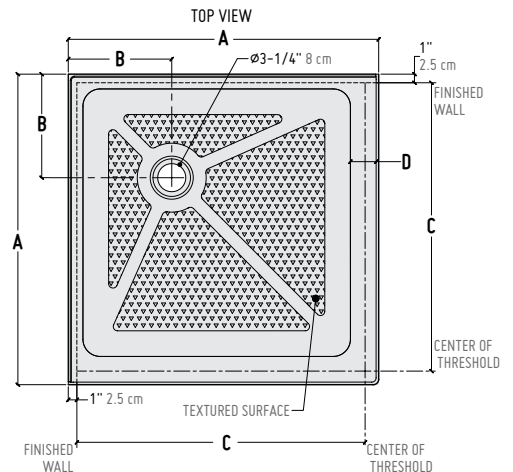

LUCITE®

| *DIMENSIONS | | | | | | | | | |
|-------------|---------------|-----------|---------------|---------------|---------|---------------|----------------|---------|---------|
| MODEL | A | B | C | D | E | F | G | H | I |
| ALN36 | 36" 91 cm | 12" 30 cm | 17 5/8" 45 cm | 24" 61 cm | 3" 8 cm | 33 1/4" 84 cm | 38 1/2" 98 cm | 2" 5 cm | 3" 8 cm |
| ALN38 | 37 1/2" 95 cm | 12" 30 cm | 19" 48 cm | 23 7/8" 60 cm | 3" 8 cm | 35 1/8" 89 cm | 40 3/8" 103 cm | 2" 5 cm | 3" 8 cm |
| ALN42 | 41" 104 cm | 12" 30 cm | 20" 51 cm | 27 1/4" 69 cm | 3" 8 cm | 38 3/8" 97 cm | 43 5/8" 111 cm | 2" 5 cm | 3" 8 cm |

Banyo

PAGE - 29

SEVILLA NEO
36" & 38"

SQUARE CORNER DRAIN

ACRYLIC
SHOWER BASES

MODELS — ABC32, ABC36, ABC42

| BASE | PRICE | COLOR | SIZE | |
|----------|-------|---------|--------------------|------|
| ABC32-18 | \$563 | White | 32" x 32" x 4 1/2" | (48) |
| ABC32-13 | \$591 | Biscuit | 32" x 32" x 4 1/2" | (48) |
| ABC36-18 | \$599 | White | 36" x 36" x 4 1/2" | (49) |
| ABC36-13 | \$629 | Biscuit | 36" x 36" x 4 1/2" | (49) |
| ABC42-18 | \$652 | White | 40" x 40" x 4 1/2" | (50) |
| ABC42-13 | \$685 | Biscuit | 40" x 40" x 4 1/2" | (50) |

| *DIMENSIONS | | | | | | |
|-------------|------------|-----------|----------------|-------------|--------------|--------------|
| MODEL | A | B | C | D | E | F |
| ABC32 | 32" 81 cm | 12" 30 cm | 29 1/2" 75 cm | 2 1/2" 6 cm | 4 1/2" 11 cm | 5 1/2" 14 cm |
| ABC36 | 36" 91 cm | 12" 30 cm | 33 1/2" 85 cm | 2 1/2" 6 cm | 4 1/2" 11 cm | 5 1/2" 14 cm |
| ABC42 | 42" 107 cm | 12" 30 cm | 39 1/2" 100 cm | 2 1/2" 6 cm | 4 1/2" 11 cm | 5 1/2" 14 cm |