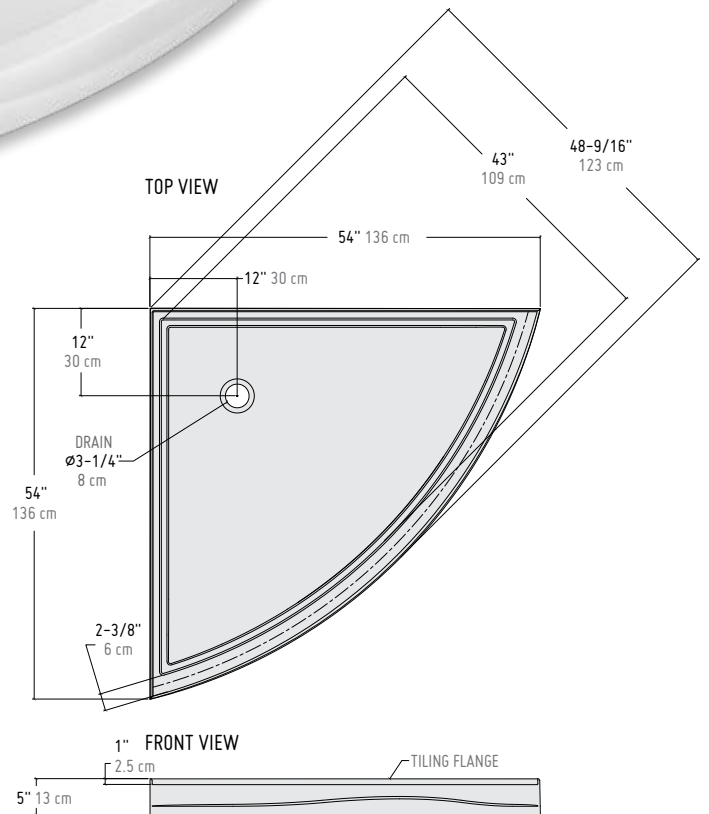

LUCITE®

| *DIMENSIONS | | | | | | |
|-------------|------------|-----------|----------------|---------|---------|---------|
| MODEL | A | B | C | D | E | F |
| ALC32 | 32" 81 cm | 12" 30 cm | 29 1/2" 75 cm | 3" 8 cm | 2" 5 cm | 3" 8 cm |
| ALC36 | 36" 91 cm | 12" 30 cm | 33 1/2" 85 cm | 3" 8 cm | 2" 5 cm | 3" 8 cm |
| ALC42 | 42" 107 cm | 12" 30 cm | 39 1/2" 100 cm | 3" 8 cm | 2" 5 cm | 3" 8 cm |

| BASE | PRICE | COLOR | SIZE | |
|-----------|---------|---------|----------------|------|
| ABSL54-18 | \$1,034 | White | 54" x 54" x 5" | (86) |
| ABSL54-13 | \$1,085 | Biscuit | 54" x 54" x 5" | (86) |