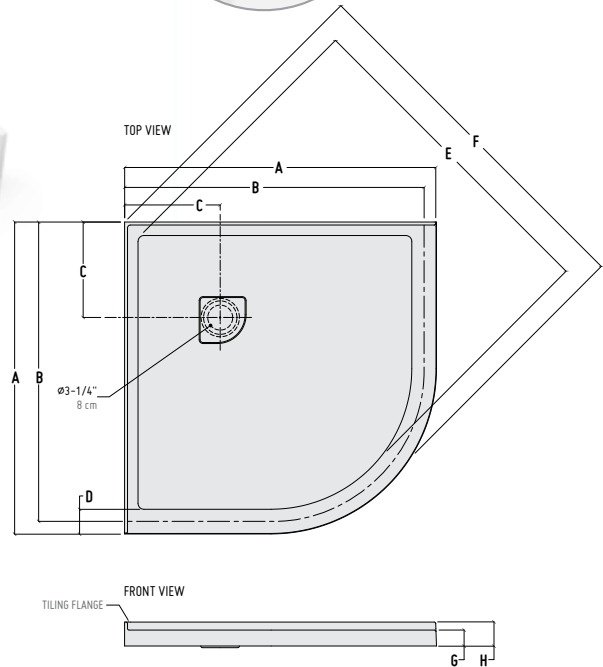

BASE	PRICE	COLOR	SIZE	
ALR32-18	$609	White	32" x 32" x 2"	(75)
ALR36-18	$625	White	36" x 36" x 2"	(76)
ALR40-18	$665	White	40" x 40" x 2"	(77)

LUCITE®

*DIMENSIONS								
MODEL	A	B	C	D	E	F	G	H
ALR32	32" 81 cm	30 3/8" 77 cm	12" 30 cm	3" 8 cm	32 7/8" 84 cm	38 1/4" 97 cm	2" 5 cm	3" 8 cm
ALR36	36" 91 cm	34 3/8" 87 cm	12" 30 cm	3" 8 cm	36 7/8" 94 cm	42 1/4" 107 cm	2" 5 cm	3" 8 cm
ALR40	39" 100 cm	37 5/8" 96 cm	12" 30 cm	3" 8 cm	41 3/8" 105 cm	46 3/4" 119 cm	2" 5 cm	3" 8 cm

*Tolerance on dimensions: ± 1/4" 6 mm