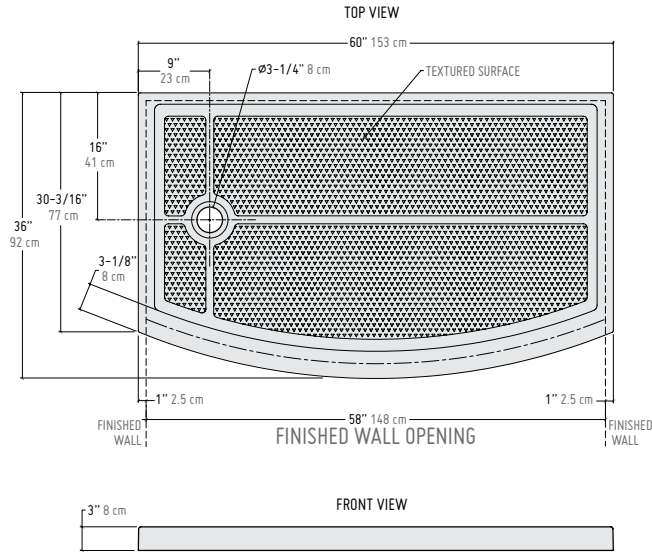

*Tolerance on dimensions: ± 1/4" 6 mm

FOR COMPATIBLE SHOWER DOOR MODELS VISIT
WWW.DESIGNASHOWER.COM

BOWFRONT SIDE DRAIN

ACRYLIC
SHOWER BASES

Quad ABF3260BF

Left-side configuration

Right-side configuration

| BASE | PRICE | COLOR | DRAIN | SIZE | |
|---------------|-------|---------|------------|----------------|------|
| ABF3260BFL-18 | \$837 | White | Left side | 30" x 60" x 3" | (14) |
| ABF3260BFL-13 | \$878 | Biscuit | Left side | 30" x 60" x 3" | (14) |
| ABF3260BFR-18 | \$837 | White | Right side | 30" x 60" x 3" | (15) |
| ABF3260BFR-13 | \$878 | Biscuit | Right side | 30" x 60" x 3" | (15) |