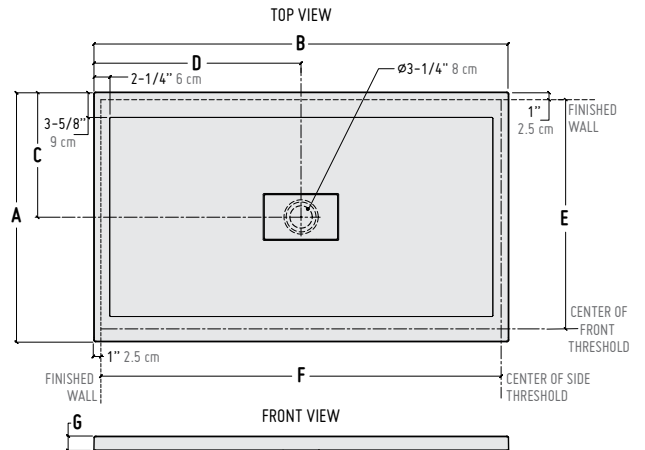

* With textured surface

*DIMENSIONS

| MODEL | A | B | C | D | E | F | G |
|---------|------------|------------|-----------|-----------|----------------|------------|-------------|
| ABF3242 | 32" 81 cm | 42" 107 cm | 16" 41 cm | 21" 53 cm | 29 1/4" 74 cm | 40" 102 cm | 2 3/4" 7 cm |
| ABF3248 | 32" 81 cm | 48" 122 cm | 16" 41 cm | 24" 61 cm | 29 1/4" 74 cm | 46" 117 cm | 2 3/4" 7 cm |
| ABF3448 | 34" 87 cm | 48" 122 cm | 17" 43 cm | 24" 61 cm | 31 1/4" 79 cm | 46" 117 cm | 2 3/4" 7 cm |
| ABF3460 | 34" 87 cm | 60" 152 cm | 17" 43 cm | 30" 76 cm | 31 1/4" 79 cm | 58" 147 cm | 2 3/4" 7 cm |
| ABF3642 | 36" 91 cm | 42" 107 cm | 18" 46 cm | 21" 53 cm | 33 1/4" 84 cm | 40" 102 cm | 2 3/4" 7 cm |
| ABF3648 | 36" 91 cm | 48" 122 cm | 18" 46 cm | 24" 61 cm | 33 1/4" 84 cm | 46" 117 cm | 2 3/4" 7 cm |
| ABF3660 | 36" 91 cm | 60" 152 cm | 18" 46 cm | 30" 76 cm | 33 1/4" 84 cm | 58" 147 cm | 2 3/4" 7 cm |
| ABF3672 | 36" 91 cm | 72" 183 cm | 18" 46 cm | 36" 91 cm | 33 1/4" 84 cm | 70" 178 cm | 2 3/4" 7 cm |
| ABF4260 | 42" 107 cm | 60" 152 cm | 21" 53 cm | 30" 76 cm | 39 1/4" 101 cm | 58" 147 cm | 2 3/4" 7 cm |
| ABF4860 | 48" 122 cm | 60" 152 cm | 24" 61 cm | 30" 76 cm | 45 1/4" 115 cm | 58" 147 cm | 2 3/4" 7 cm |

LUCITE®

| *DIMENSIONS | | | | | | | |
|-------------|-----------|------------|-----------|-----------|---------------|------------|---------|
| MODEL | A | B | C | D | E | F | G |
| ADF3648 | 36" 91 cm | 48" 122 cm | 18" 46 cm | 24" 61 cm | 33 1/4" 84 cm | 46" 117 cm | 2" 5 cm |
| ADF3660 | 36" 91 cm | 60" 152 cm | 18" 46 cm | 30" 76 cm | 33 1/4" 84 cm | 58" 147 cm | 2" 5 cm |