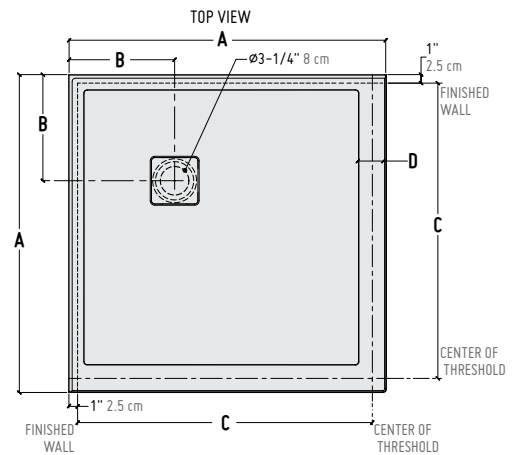

LUCITE®

| *DIMENSIONS | | | | | | | | | |
|-------------|---------------|-----------|---------------|---------------|---------|---------------|----------------|---------|---------|
| MODEL | A | B | C | D | E | F | G | H | I |
| ALN36 | 36" 91 cm | 12" 30 cm | 17 5/8" 45 cm | 24" 61 cm | 3" 8 cm | 33 1/4" 84 cm | 38 1/2" 98 cm | 2" 5 cm | 3" 8 cm |
| ALN38 | 37 1/2" 95 cm | 12" 30 cm | 19" 48 cm | 23 7/8" 60 cm | 3" 8 cm | 35 1/8" 89 cm | 40 3/8" 103 cm | 2" 5 cm | 3" 8 cm |
| ALN42 | 41" 104 cm | 12" 30 cm | 20" 51 cm | 27 1/4" 69 cm | 3" 8 cm | 38 3/8" 97 cm | 43 5/8" 111 cm | 2" 5 cm | 3" 8 cm |

| *DIMENSIONS | | | | | | |
|-------------|------------|-----------|----------------|-------------|--------------|--------------|
| MODEL | A | B | C | D | E | F |
| ABC32 | 32" 81 cm | 12" 30 cm | 29 1/2" 75 cm | 2 1/2" 6 cm | 4 1/2" 11 cm | 5 1/2" 14 cm |
| ABC36 | 36" 91 cm | 12" 30 cm | 33 1/2" 85 cm | 2 1/2" 6 cm | 4 1/2" 11 cm | 5 1/2" 14 cm |
| ABC42 | 42" 107 cm | 12" 30 cm | 39 1/2" 100 cm | 2 1/2" 6 cm | 4 1/2" 11 cm | 5 1/2" 14 cm |

LUCITE®

| *DIMENSIONS | | | | | | |
|-------------|------------|-----------|----------------|---------|---------|---------|
| MODEL | A | B | C | D | E | F |
| ALC32 | 32" 81 cm | 12" 30 cm | 29 1/2" 75 cm | 3" 8 cm | 2" 5 cm | 3" 8 cm |
| ALC36 | 36" 91 cm | 12" 30 cm | 33 1/2" 85 cm | 3" 8 cm | 2" 5 cm | 3" 8 cm |
| ALC42 | 42" 107 cm | 12" 30 cm | 39 1/2" 100 cm | 3" 8 cm | 2" 5 cm | 3" 8 cm |