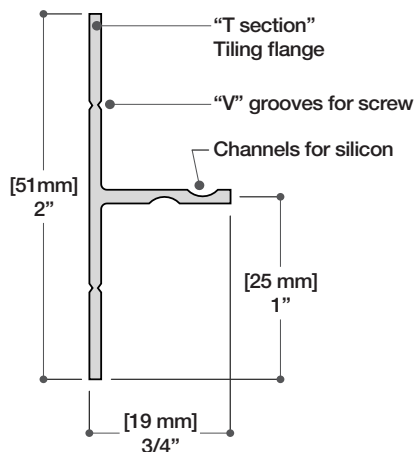

Q What doors fit on the base?

A Fleurco offers numerous choices of configurations: in-line, 2 sided and 3 sided. Door styles: sliders, pivot and shields. To find and price the doors that fit on the selected bases visit

www.designashower.com
Building your shower, one step at a time

1. Choose (click on) the language
2. Choose the base shape that fits your requirements
3. Choose the size and color
4. Click on the appropriate configurations offered
5. View product lines that fit the configuration required
6. Click on the product line and you will see the door and the options available
7. Click on the selection and the site will guide you to a complete product, code and list price

FLEURCO **Fleurco Shower Doors**
Building your shower, one step at a time.
For each step, click on an option, and we'll guide you to the shower door of your dreams!
Click on a picture to select a product line:

Q How a Quad base is installed?

Tile flange detail