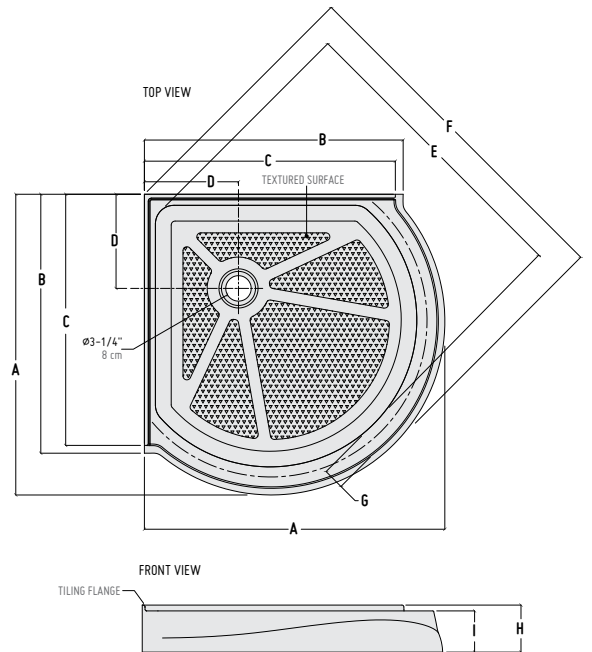

ARC CORNER DRAIN

ACRYLIC
SHOWER BASES

CORNER MODELS — ABB32, ABB36, ABB40

LUCITE®

BASE	PRICE	COLOR	SIZE	
ABB32-18	$563	White	32" x 32" x 4 1/2"	(66)
ABB32-13	$591	Biscuit	32" x 32" x 4 1/2"	(66)
ABB36-18	$693	White	36" x 36" x 4 1/2"	(67)
ABB36-13	$728	Biscuit	36" x 36" x 4 1/2"	(67)
ABB40-18	$731	White	40" x 40" x 4 1/2"	(68)
ABB40-13	$767	Biscuit	40" x 40" x 4 1/2"	(68)

*DIMENSIONS										
MODEL	A	B	C	D	E	F	G	H	I	
ABB32	38 3/8" 97 cm	33" 84 cm	32" 81 cm	12" 30 cm	38" 97 cm	45" 114 cm	3" 8 cm	5 1/2" 14 cm	4 1/2" 11 cm	
ABB36	41" 104 cm	37" 94 cm	36" 91 cm	12" 30 cm	40 1/2" 103 cm	47 3/4" 121 cm	3" 8 cm	5 1/2" 14 cm	4 1/2" 11 cm	
ABB40	43 3/4" 111 cm	40 1/4" 102 cm	39 1/4" 100 cm	12" 30 cm	43 1/4" 110 cm	49 3/4" 126 cm	3" 8 cm	5 1/2" 14 cm	4 1/2" 11 cm	

*Tolerance on dimensions: ± 1/4" 6 mm

COMPATIBLE SHOWER DOOR MODELS

NOVARA

PAGE - 19

sorrento

PAGE - 17

Banyo

PAGE - 13

Roma

PAGE - 35

Signature

PAGE - 7

Signature

PAGE - 9

Signature

PAGE - 29