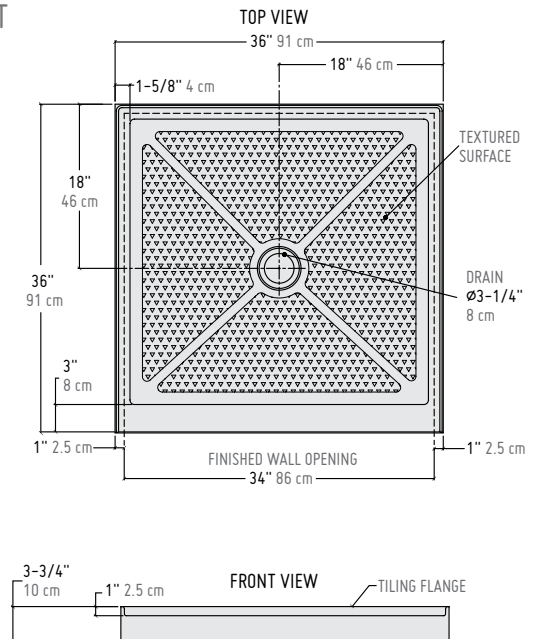

SQUARE CENTER DRAIN SINGLE THRESHOLD

3 integrated tile flanges ABC36ST

BASE	PRICE	COLOR	SIZE	
ABC36ST-18	$616	White	36" x 36" x 3 5/8"	(35)
ABC36ST-13	$646	Biscuit	36" x 36" x 3 5/8"	(35)

*Tolerance on dimensions: ± 1/4" 6 mm

FOR COMPATIBLE SHOWER DOOR MODELS VISIT
WWW.DESIGNASHOWER.COM