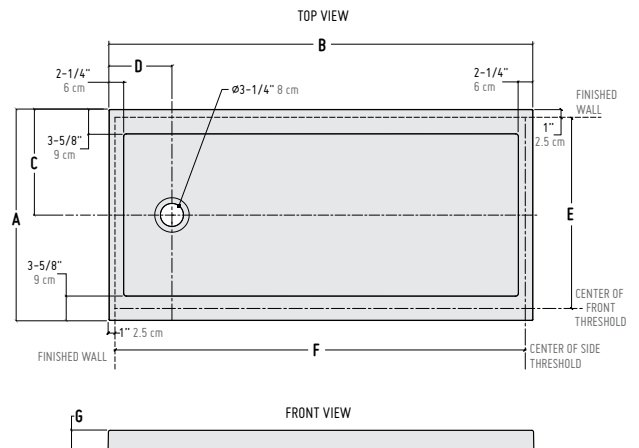

*DIMENSIONS							
MODEL	A	B	C	D	E	F	G
ABF3060	30" 76 cm	60" 152 cm	15" 38 cm	9" 23 cm	27 1/4" 69 cm	58" 147 cm	2 3/4" 7 cm
ABF3260	32" 81 cm	60" 152 cm	16" 41 cm	9" 23 cm	29 1/4" 74 cm	48" 122 cm	3" 8 cm

*Tolerance on dimensions: ± 1/4" 6 mm

FOR COMPATIBLE SHOWER DOOR MODELS VISIT
WWW.DESIGNASHOWER.COM