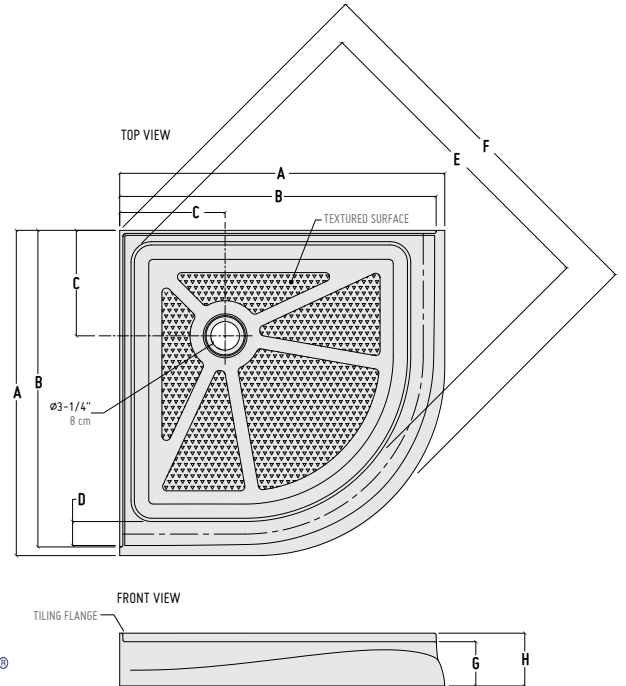

| *DIMENSIONS | | | | | | | | | |
|-------------|----------------|----------------|-----------|----------------|----------------|---------|---------|---------|--|
| MODEL | A | B | C | D | E | F | G | H | |
| ALB32 | 37 7/8" 96 cm | 32" 81 cm | 12" 30 cm | 39 1/4" 100 cm | 44 1/2" 113 cm | 3" 8 cm | 3" 8 cm | 2" 5 cm | |
| ALB36 | 40 1/4" 102 cm | 36" 91 cm | 12" 30 cm | 41 1/4" 105 cm | 46 1/2" 118 cm | 3" 8 cm | 3" 8 cm | 2" 5 cm | |
| ALB40 | 42 7/8" 109 cm | 39 3/8" 100 cm | 12" 30 cm | 44" 112 cm | 49" 124 cm | 3" 8 cm | 3" 8 cm | 2" 5 cm | |

Banyō

PAGE - 13

SHUTTLE- ARC
32", 36" & 40"

ROUND CORNER DRAIN

ACRYLIC
SHOWER BASES

CORNER MODELS — ABR32, ABR36, ABR40

LUCITE®

| BASE | PRICE | COLOR | SIZE | |
|----------|-------|---------|--------------------|------|
| ABR32-18 | \$694 | White | 32" x 32" x 4 1/2" | (72) |
| ABR32-13 | \$615 | Biscuit | 32" x 32" x 4 1/2" | (72) |
| ABR36-18 | \$599 | White | 36" x 36" x 4 1/2" | (73) |
| ABR36-13 | \$629 | Biscuit | 36" x 36" x 4 1/2" | (73) |
| ABR40-18 | \$640 | White | 40" x 40" x 4 1/2" | (74) |
| ABR40-13 | \$673 | Biscuit | 40" x 40" x 4 1/2" | (74) |

| *DIMENSIONS | | | | | | | | | |
|-------------|----------------|----------------|-----------|---------|----------------|----------------|--------------|--------------|--|
| MODEL | A | B | C | D | E | F | G | H | |
| ABR32 | 32 7/8" 83 cm | 31 7/8" 81 cm | 12" 30 cm | 3" 8 cm | 32 3/4" 83 cm | 39 5/8" 101 cm | 4 1/2" 11 cm | 5 1/2" 14 cm | |
| ABR36 | 37" 94 cm | 36" 91 cm | 12" 30 cm | 3" 8 cm | 36 1/4" 92 cm | 43 1/2" 110 cm | 4 1/2" 11 cm | 5 1/2" 14 cm | |
| ABR40 | 40 3/8" 102 cm | 39 3/8" 100 cm | 12" 30 cm | 3" 8 cm | 41 1/4" 105 cm | 48 1/8" 122 cm | 4 1/2" 11 cm | 5 1/2" 14 cm | |