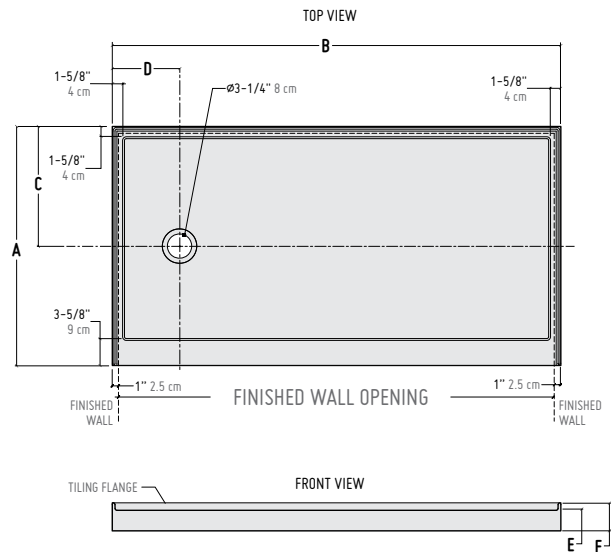

BASE	PRICE	COLOR	SIZE	
ABF6032-18-L3	$815	White	60" x 32" x 3"	(38)
ABF6032-13-L3	$856	Biscuit	60" x 32" x 3"	(38)
ABF6032-18-R3	$815	White	60" x 32" x 3"	(39)
ABF6032-13-R3	$856	Biscuit	60" x 32" x 3"	(39)