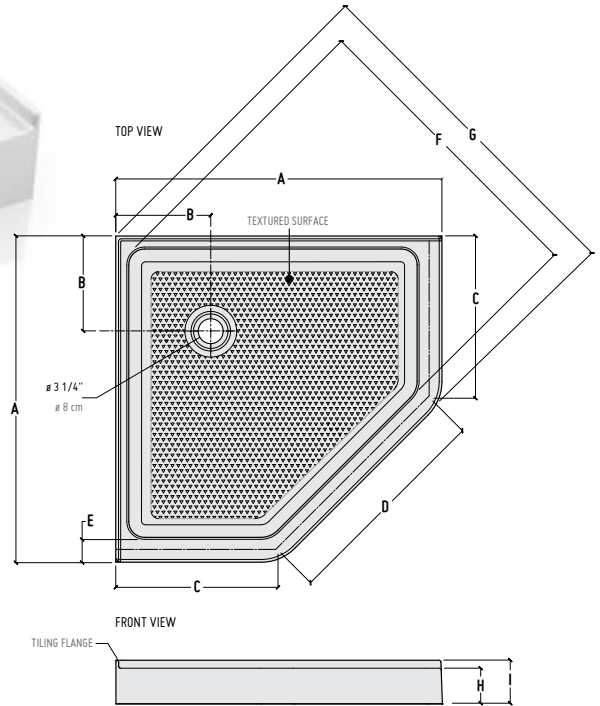

NEO CORNER DRAIN

ACRYLIC
SHOWER BASES

CORNER MODELS — ABNF36, ABNF38, ABNF42