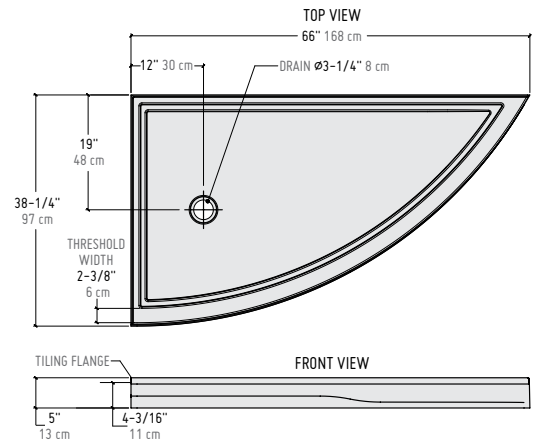

LUCITE®

| *DIMENSIONS | | | | | | |
|-------------|------------|-----------|----------------|---------|---------|---------|
| MODEL | A | B | C | D | E | F |
| ALC32 | 32" 81 cm | 12" 30 cm | 29 1/2" 75 cm | 3" 8 cm | 2" 5 cm | 3" 8 cm |
| ALC36 | 36" 91 cm | 12" 30 cm | 33 1/2" 85 cm | 3" 8 cm | 2" 5 cm | 3" 8 cm |
| ALC42 | 42" 107 cm | 12" 30 cm | 39 1/2" 100 cm | 3" 8 cm | 2" 5 cm | 3" 8 cm |

2 integrated tile flanges

ABSL66

ABSL66-18L
Left-side base

ABSL66-18R
Right-side base

*Tolerance on dimensions: ± 1/4" 6 mm

| BASE | PRICE | COLOR | DRAIN | SIZE |
|------------|-------|-------|------------|---------------------|
| ABSL66-18L | \$935 | White | Left-side | 66" x 38" x 5" (84) |
| ABSL66-18R | \$935 | White | Right-side | 66" x 38" x 5" (85) |