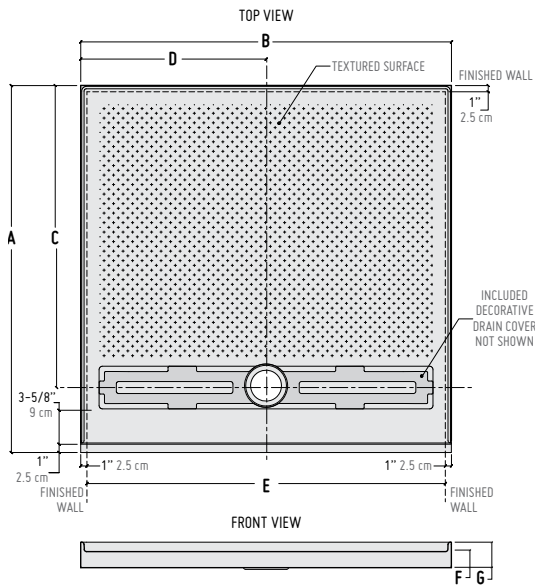

FLEURCO™

AD MODELS — ABF3739AD (TRANSFER), ABF3763AD (ROLL-IN)

ABF3739AD (TRANSFER)

ABF3763AD (ROLL-IN)

LUCITE®

| BASE | PRICE | COLOR | SIZE | |
|-----------------|--------|---------|------------------------|------|
| ABF3739AD-18-_* | \$1190 | White | 38 5/8" x 39" x 2 5/8" | (95) |
| ABF3739AD-13-_* | \$1250 | Biscuit | 38 5/8" x 39" x 2 5/8" | (95) |
| ABF3763AD-18-_* | \$1312 | White | 38 5/8" x 63" x 2 5/8" | (96) |
| ABF3763AD-13-_* | \$1378 | Biscuit | 38 5/8" x 63" x 2 5/8" | (95) |