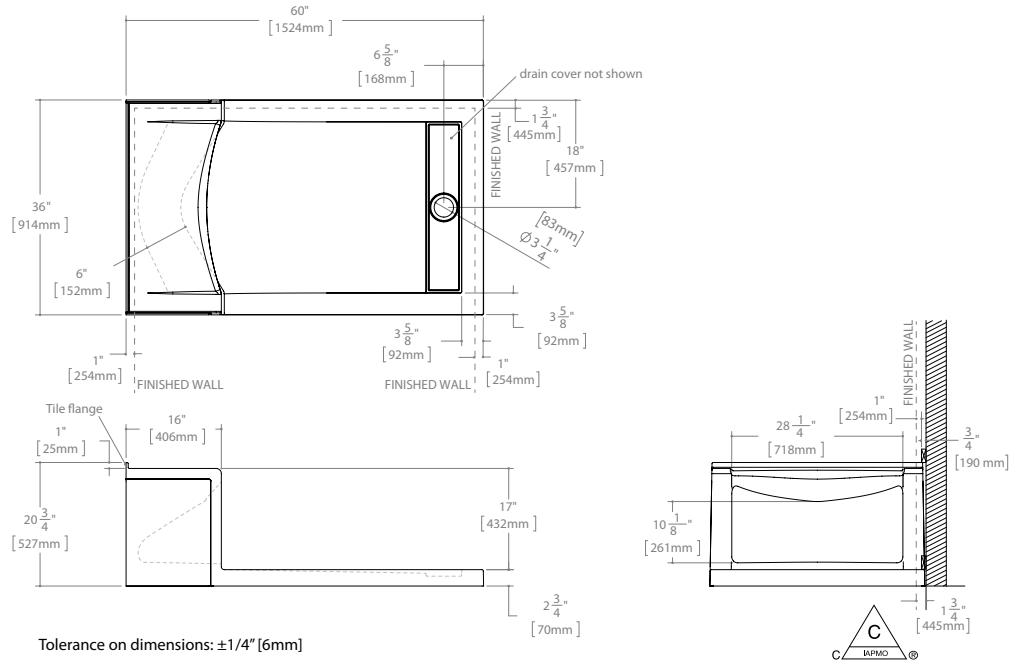

1/4" (6 mm) Tempered Glass • 75" Height (79 1/2" to the top of the support bar)
This door is reversible

SEVILLA IN-LINE RP

57 1/4" to 57 3/4" W x 32 3/8" to 33 7/8" D • Approx. entry: 25"

MODEL	PRICE	FINISH	GLASS
EUA5836-11-40	$ 1,588	Bright Chrome	CLEAR
EUA5836-25-40	$ 1,709	Brushed Nickel	CLEAR

*BASE	PRICE	COLOR	SIZE
ABAL3660-18W-①	$ 1,999	White	36" x 60" x 20 3/4"

ALESSA
SHOWER BASE WITH SEAT

Tolerance on dimensions: ±1/4" [6mm]

www.designashower.com

① Decorative Drain Covers
Please select one from 4 decorative drain covers. Available finishes: bright chrome (CH) and brushed nickel (BN). Please indicate item number at the end of the code (ABAL 3660-18W-_)