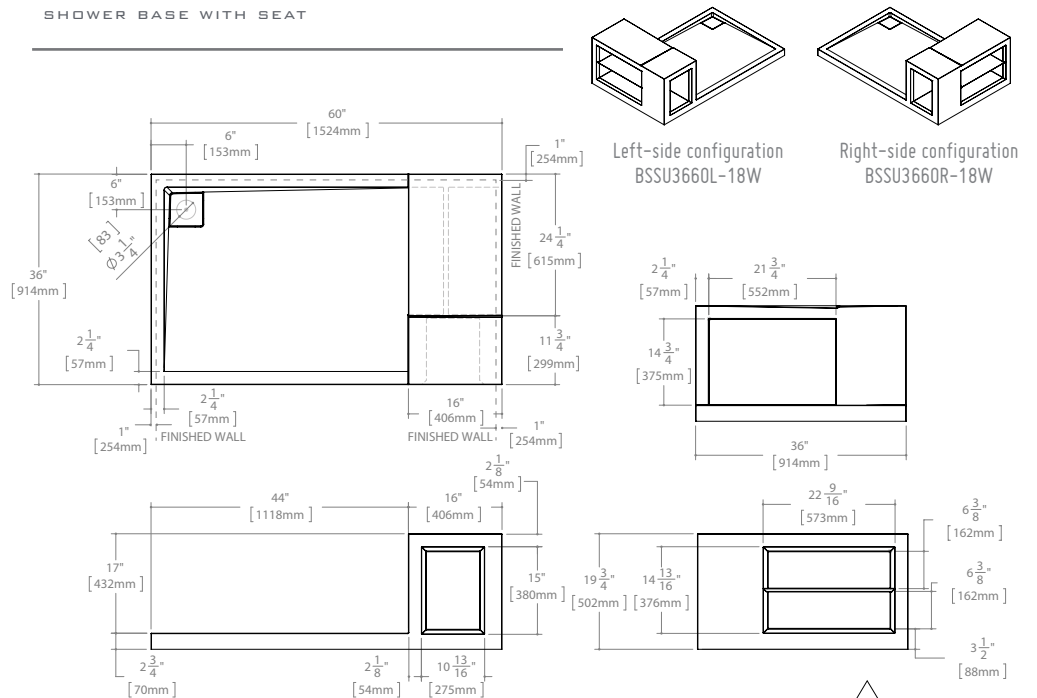

URBANA SHOWER BASE WITH SEAT

Tolerance on dimensions: ±1/4" [6mm]

www.designashower.com