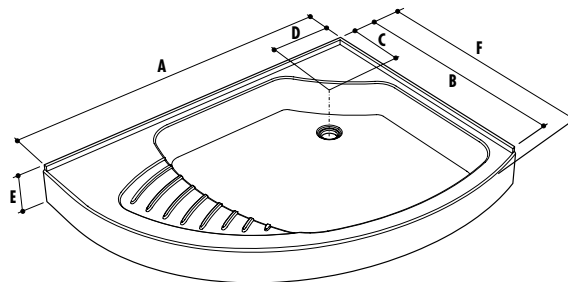

ABTR48

Acrylic Base

* BASE DIMENSIONS

BASES	A	B	C	D	E	F
ABTL48	49 1/2" 126 cm	35 1/4" 90 cm	12" 30 cm	12" 30 cm	**5 1/2" 14 cm	38" 97 cm
ABTR48	49 1/2" 126 cm	35 1/4" 90 cm	12" 30 cm	12" 30 cm	**5 1/2" 14 cm	38" 97 cm

*Tolerance on dimensions: ± 1/4" 6 mm   **Including 1" tile flange

THIS MODEL DOES NOT HAVE ANY OPTIONS