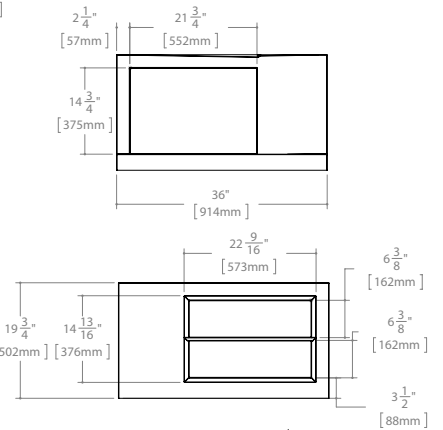

1/4" (6 mm) Tempered Glass • 75" Height (79 1/2" to the top of the support bar)
This door is reversible

SEVILLA IN-LINE RP

57 5/8" to 58 1/8" W x 32 7/8" to 33 3/8" D • Approx. entry: 25"

MODEL	PRICE	FINISH	GLASS
EUA5836-11-40	$ 1,588	Bright Chrome	CLEAR
EUA5836-25-40	$ 1,709	Brushed Nickel	CLEAR

*BASE	PRICE	COLOR	SIZE
BSSU3660L-18W	$ 3,620	White	36" x 60" x 19 3/4"
BSSU3660R-18W	$ 3,620	White	36" x 60" x 19 3/4"

URBANA
SHOWER BASE WITH SEAT