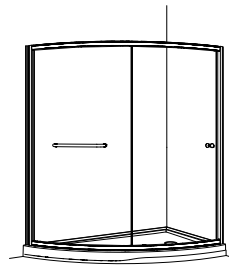

Right-side configuration
R