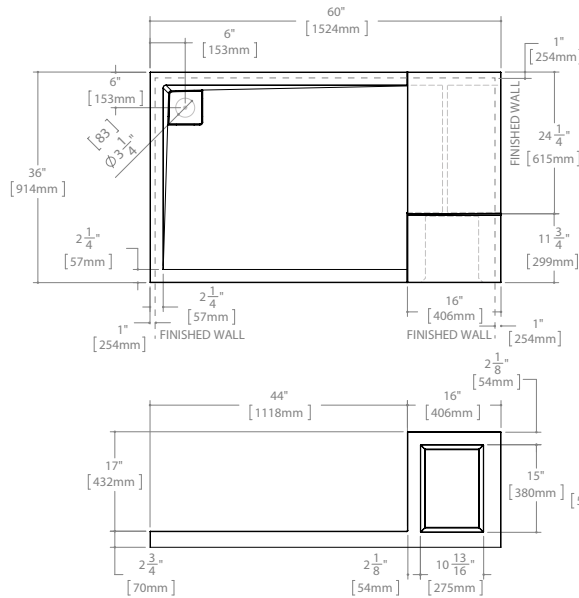

1/4" (6 mm) Tempered Glass • 75" Height (79 1/2" to the top of the support bar)
This door is reversible

SEVILLA IN-LINE RP

57 5/8" to 58 1/8" W x 32 7/8" to 33 3/8" D • Approx. entry: 25"

MODEL	PRICE	FINISH	GLASS
EUA5836-11-40	$ 1,588	Bright Chrome	CLEAR
EUA5836-25-40	$ 1,709	Brushed Nickel	CLEAR

*BASE	PRICE	COLOR	SIZE
BSSU3660L-18W	$ 3,620	White	36" x 60" x 19 3/4"
BSSU3660R-18W	$ 3,620	White	36" x 60" x 19 3/4"

URBANA
SHOWER BASE WITH SEAT