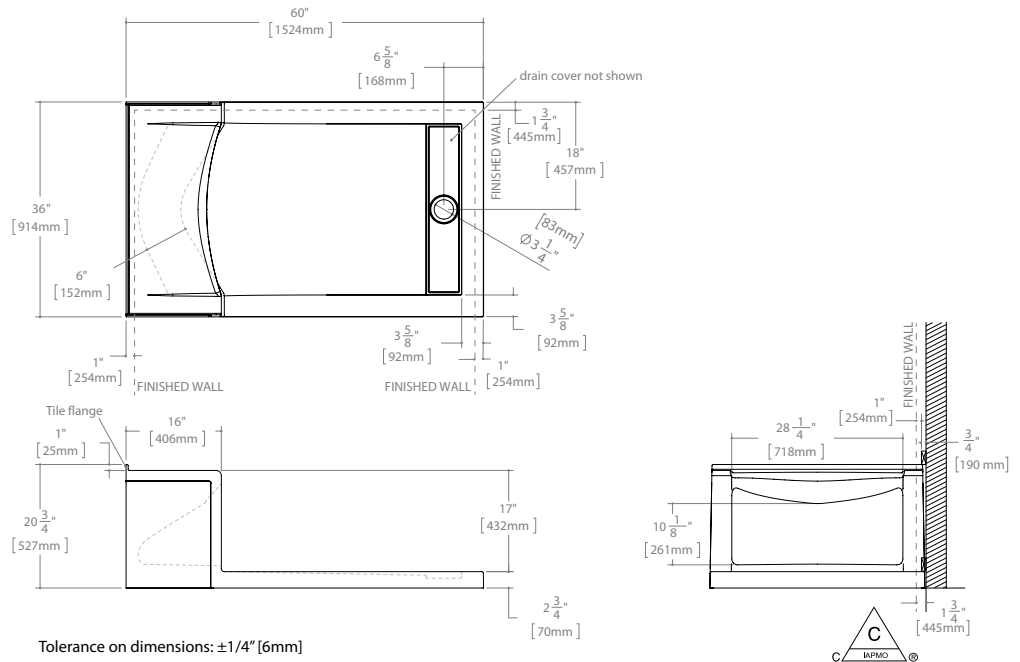

ALESSA
SHOWER BASE WITH SEAT

Tolerance on dimensions: ±1/4" [6mm]

www.designashower.com

① Decorative Drain Covers
Please select one from 4 decorative drain covers. Available finishes: bright chrome (CH) and brushed nickel (BN). Please indicate item number at the end of the code (ABAL 3660-18W-_)