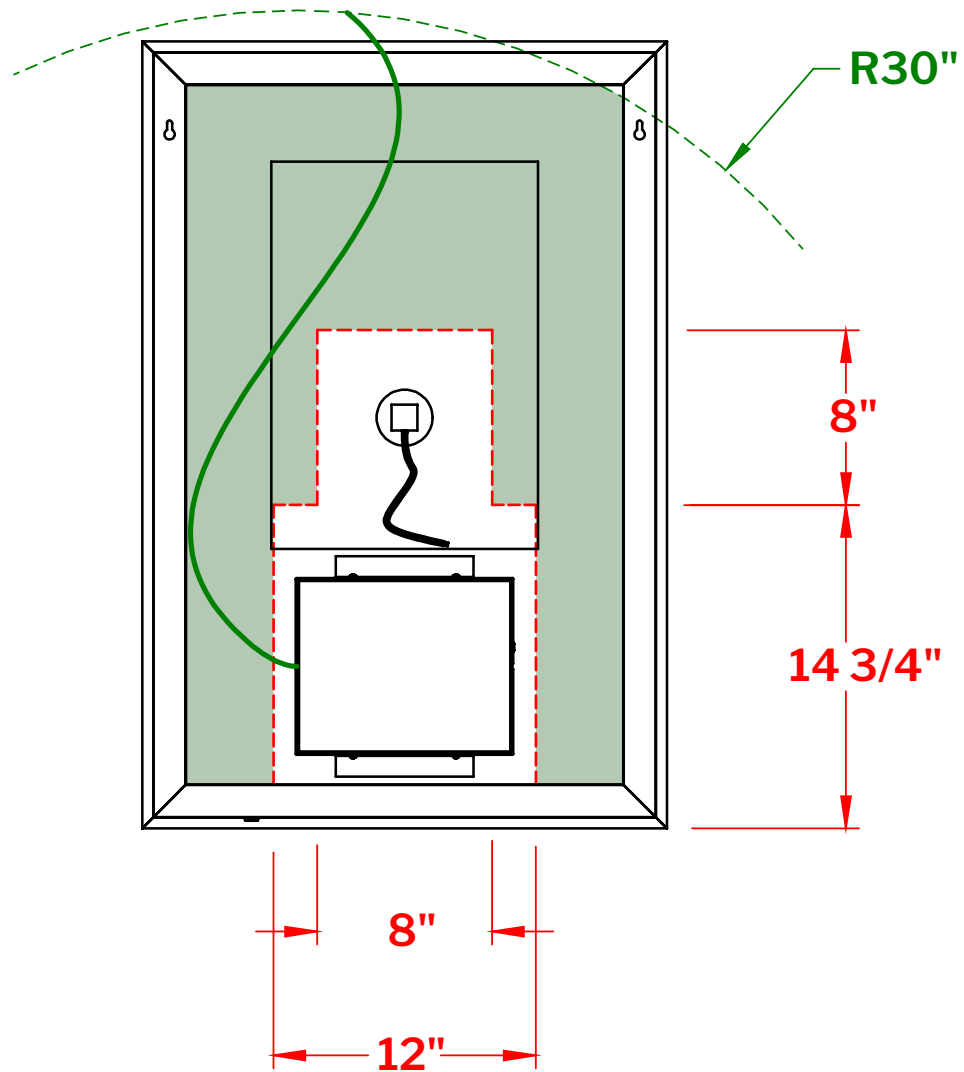

Model: Halo MHA2436

BACK OF THE MIRROR

- Zone 1 - Recommended zone for electrical box location reachable with 30" long main line wire.
- Zone 2 - Not recommended zone.